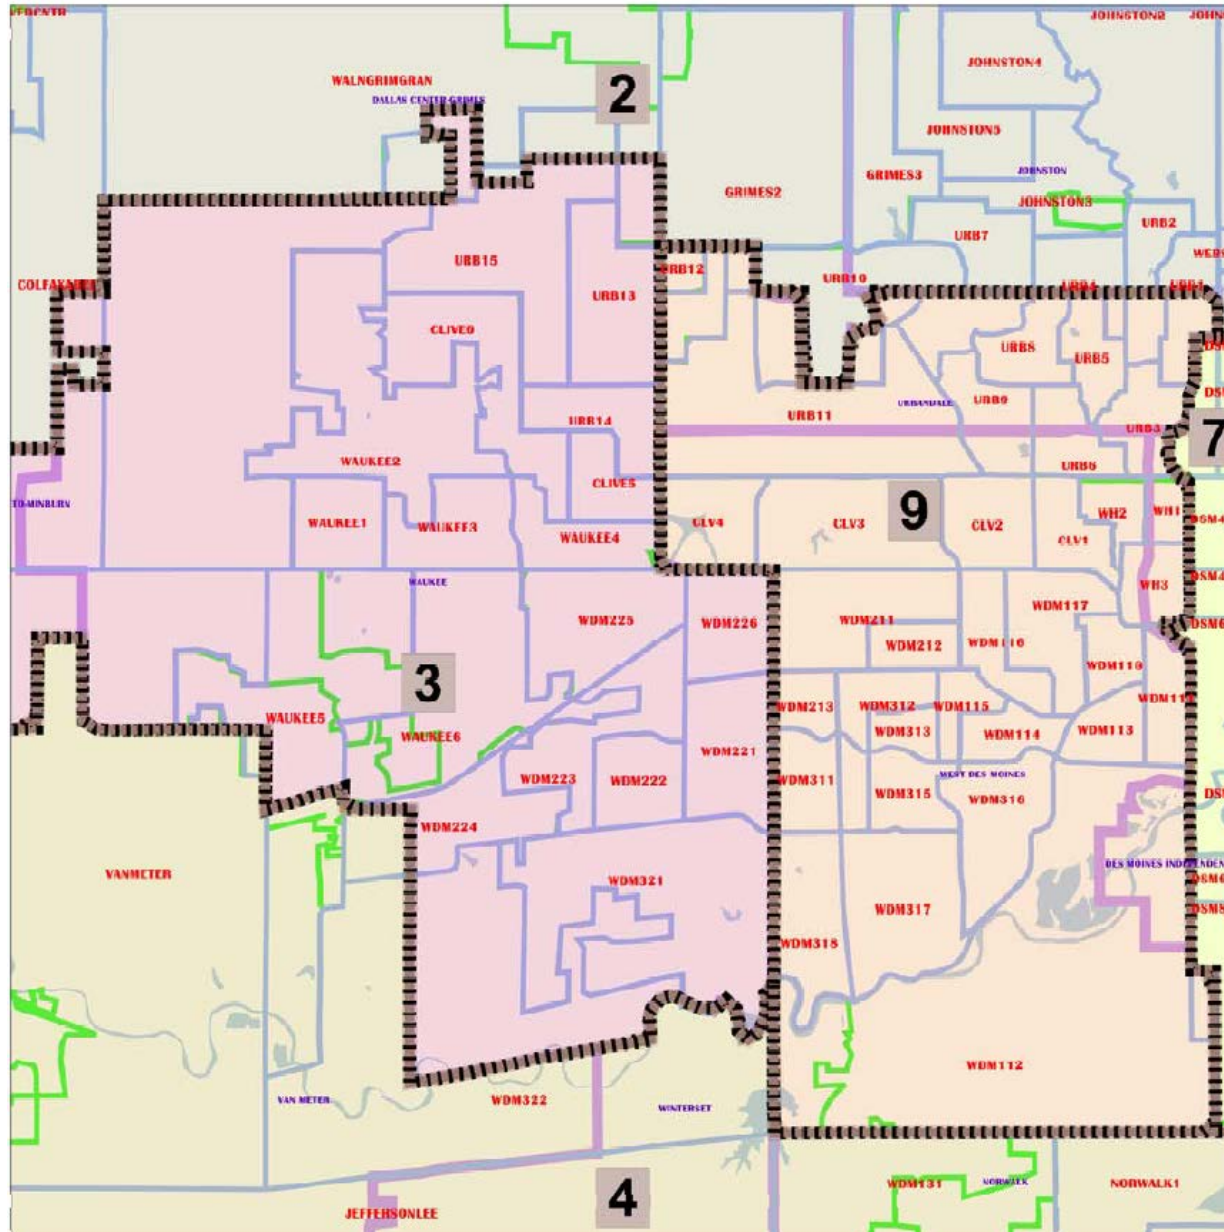

Des Moines Area Community College Director Districts

Adopted May 29, 2013

Clive – Urbandale – Waukee West Des Moines – Windsor Heights

Des Moines