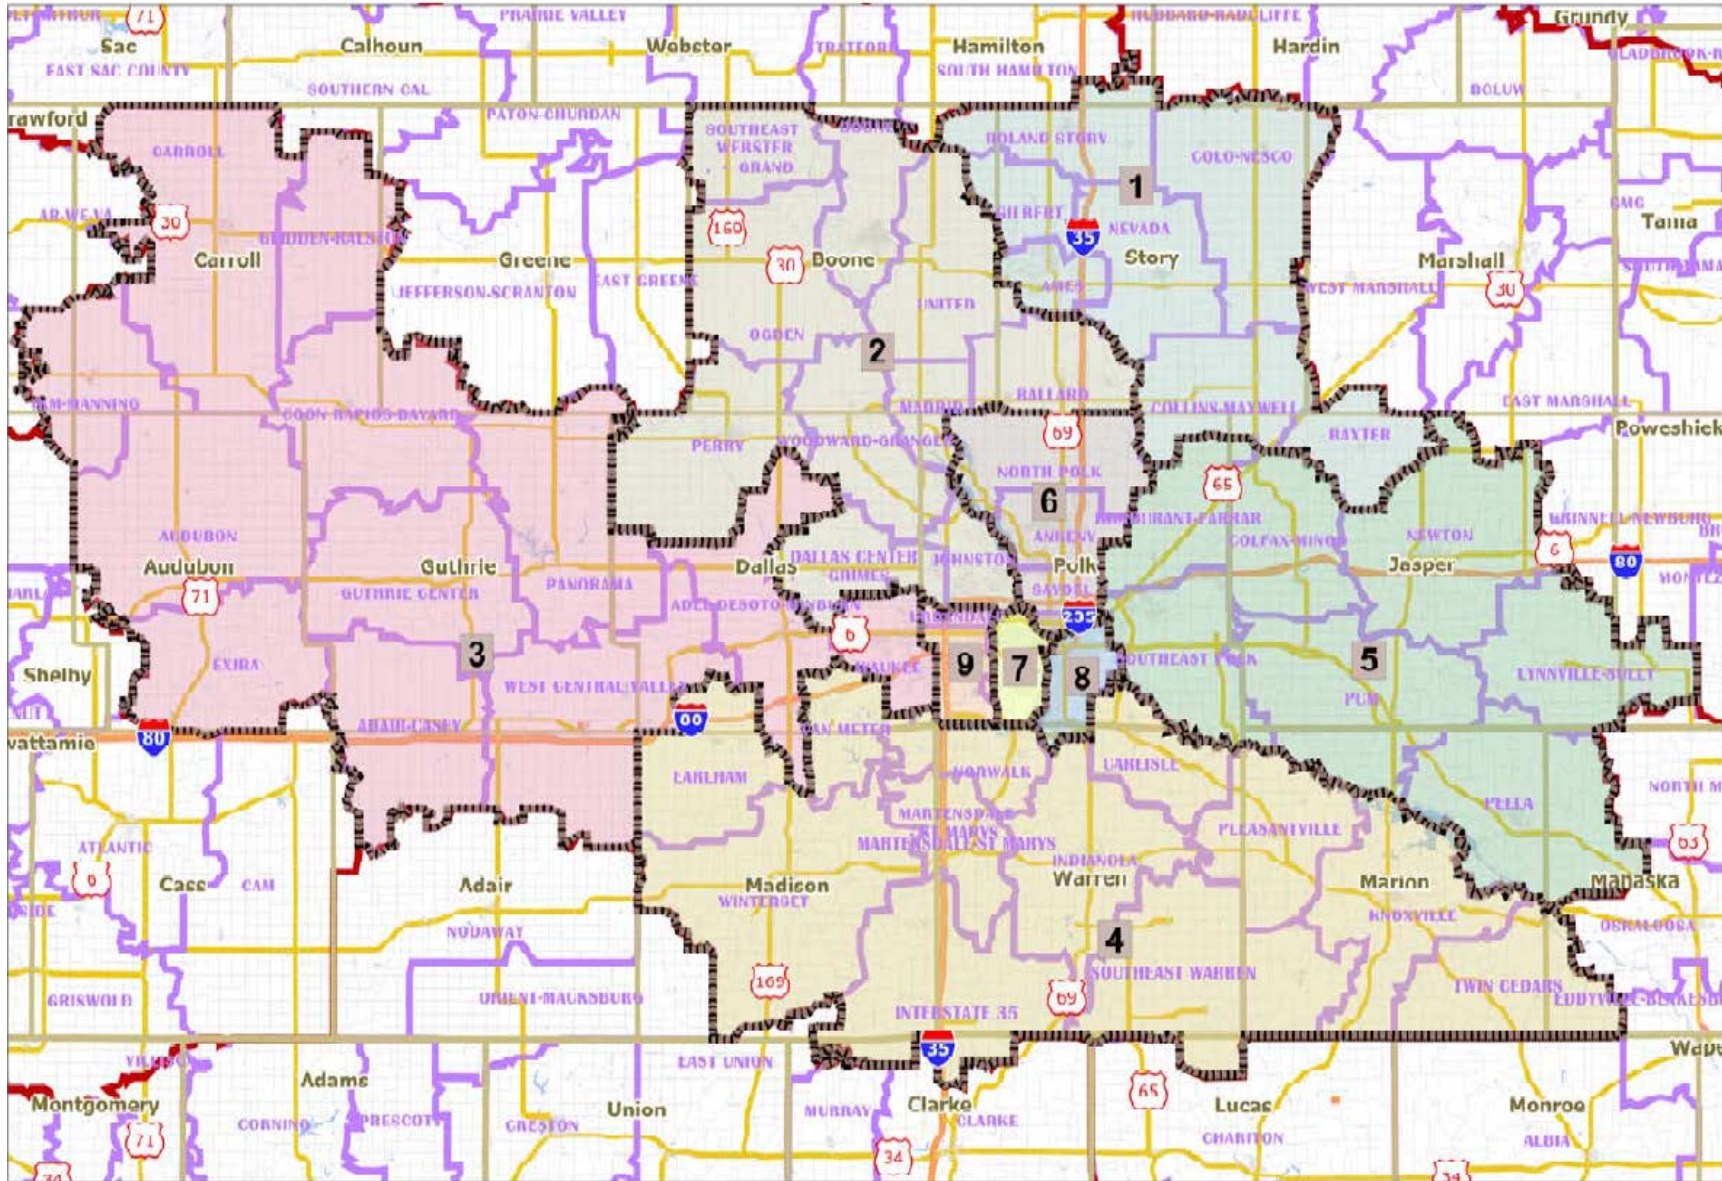

Des Moines Area Community College Director Districts

Adopted May 29, 2013

Clive – Urbandale – Waukee West Des Moines – Windsor Heights

Des Moines