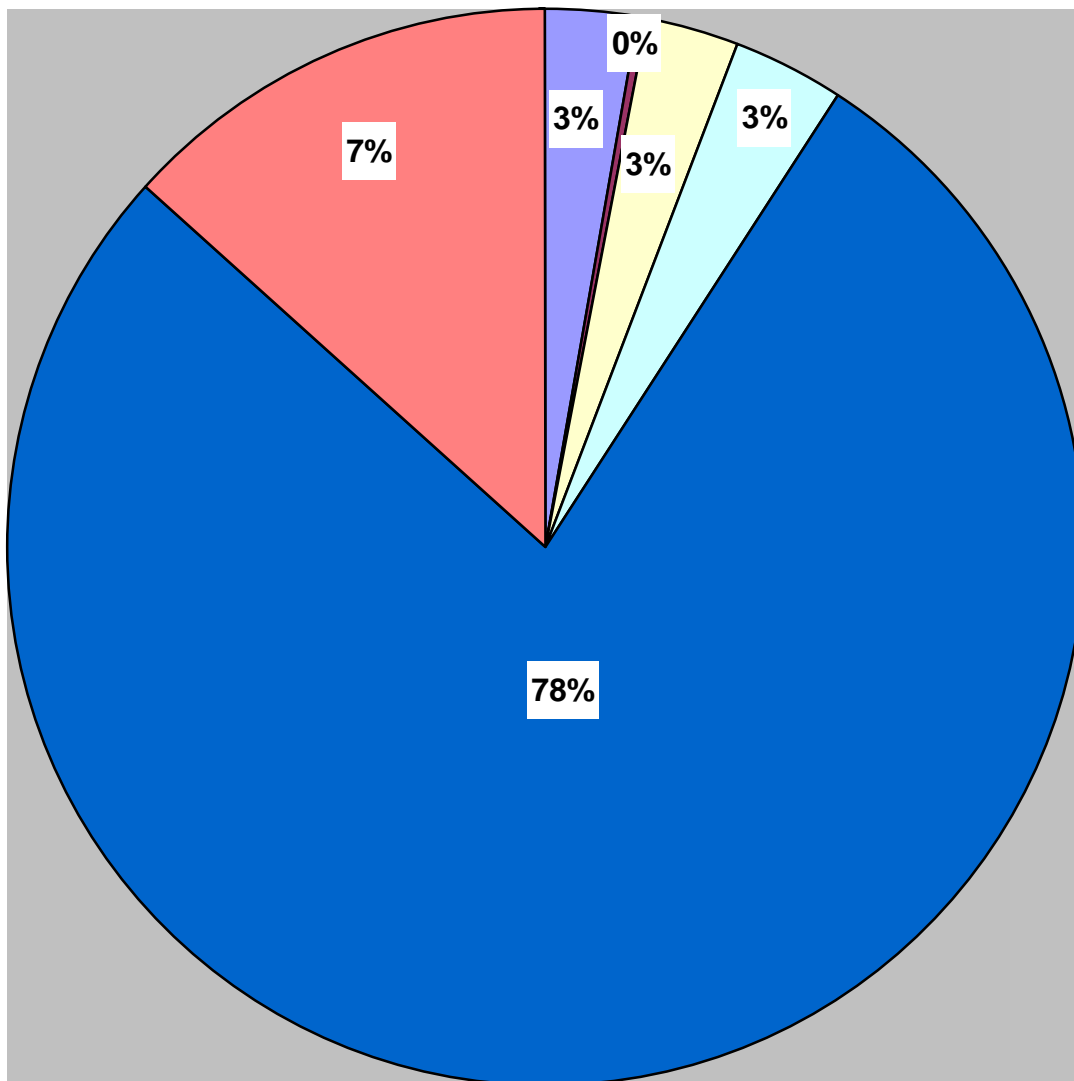

STUDENT STATUS - SPRING 2007 WEST CAMPUS

- 1st Time Freshman - 86 Students
- Transfer 1st Freshman - 65 Students
- Other Freshman - 498 Students
- 2nd Year - 222 Students

**FOURTEENTH DAY ENROLLED CREDIT HOURS - SPRING TERM
WEST CAMPUS**

**DMACC CREDIT STUDENT HEADCOUNT - SPRING TERM
WEST CAMPUS**

SPRING 2007 CREDIT ENROLLMENT (HEADCOUNT) WEST CAMPUS

**RESIDENCY STATUS
SPRING TERM 2007
WEST CAMPUS**

- Resident - 858 Students
- Non-Resident - 13 Students

ENROLLMENT BY GENDER - SPRING 2007 - WEST CAMPUS

ETHNIC BACKGROUND OF STUDENTS - SPRING 2007 - WEST CAMPUS

- Black - 24 Students
- Indian - 3 Students
- Asian - 23 Students
- Hispanic - 29 Students
- White - 676 Students
- Unknown - 116 Students

**FOURTEENTH DAY ENROLLED CREDIT HOURS - SPRING TERM 2007
WEST CAMPUS**