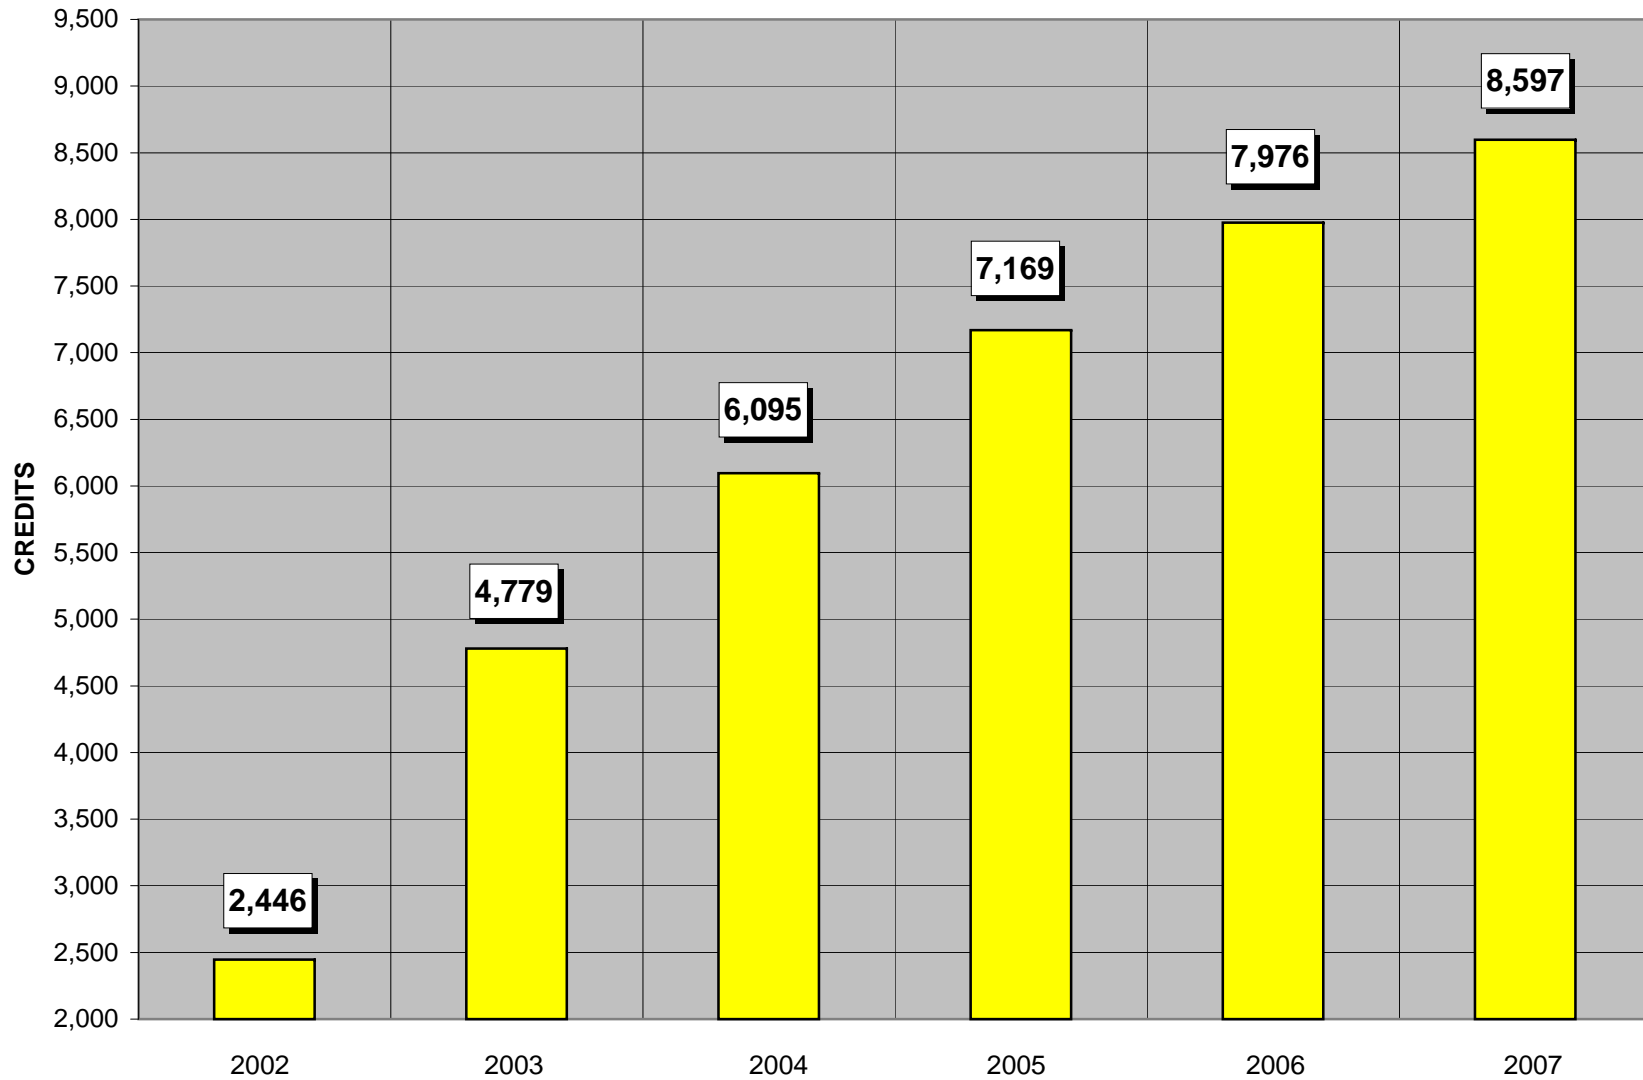

STUDENT STATUS - SPRING 2007 WEST CAMPUS

- 1st Time Freshman - 86 Students
- Transfer 1st Freshman - 65 Students
- Other Freshman - 498 Students
- 2nd Year - 222 Students

**FOURTEENTH DAY ENROLLED CREDIT HOURS - SPRING TERM
WEST CAMPUS**

**DMACC CREDIT STUDENT HEADCOUNT - SPRING TERM
WEST CAMPUS**

SPRING 2007 CREDIT ENROLLMENT (HEADCOUNT) WEST CAMPUS

**RESIDENCY STATUS
SPRING TERM 2007
WEST CAMPUS**

- Resident - 858 Students
- Non-Resident - 13 Students

ENROLLMENT BY GENDER - SPRING 2007 - WEST CAMPUS

ETHNIC BACKGROUND OF STUDENTS - SPRING 2007 - WEST CAMPUS

- Black - 24 Students
- Indian - 3 Students
- Asian - 23 Students
- Hispanic - 29 Students
- White - 676 Students
- Unknown - 116 Students