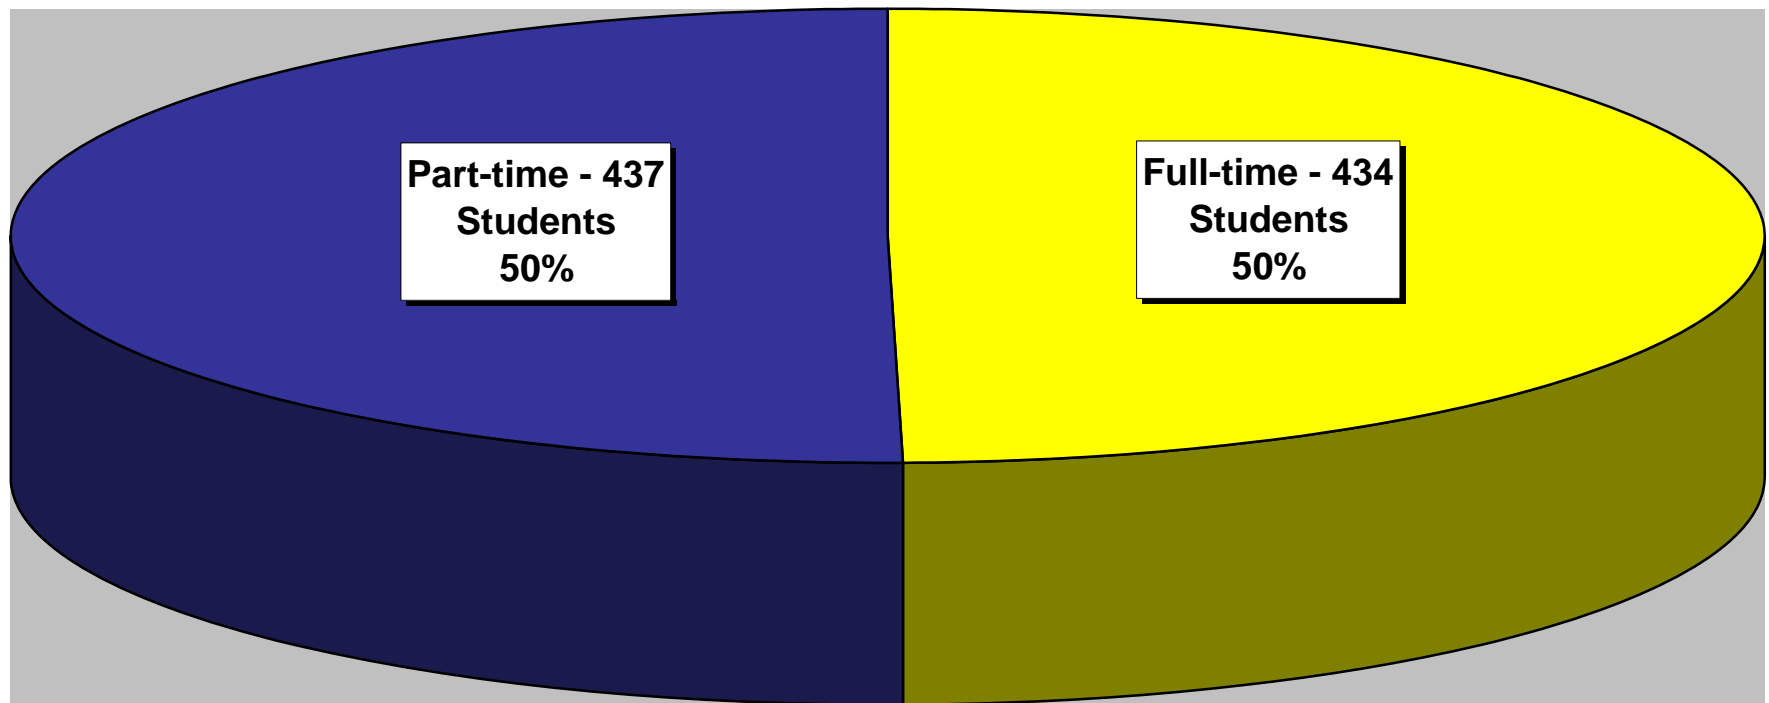

STUDENT STATUS - SPRING 2007 WEST CAMPUS

- 1st Time Freshman - 86 Students
- Transfer 1st Freshman - 65 Students
- Other Freshman - 498 Students
- 2nd Year - 222 Students

**FOURTEENTH DAY ENROLLED CREDIT HOURS - SPRING TERM
WEST CAMPUS**

**DMACC CREDIT STUDENT HEADCOUNT - SPRING TERM
WEST CAMPUS**

SPRING 2007 CREDIT ENROLLMENT (HEADCOUNT) WEST CAMPUS

**RESIDENCY STATUS
SPRING TERM 2007
WEST CAMPUS**

- Resident - 858 Students
- Non-Resident - 13 Students

ENROLLMENT BY GENDER - SPRING 2007 - WEST CAMPUS

ETHNIC BACKGROUND OF STUDENTS - SPRING 2007 - WEST CAMPUS

- Black - 24 Students
- Indian - 3 Students
- Asian - 23 Students
- Hispanic - 29 Students
- White - 676 Students
- Unknown - 116 Students