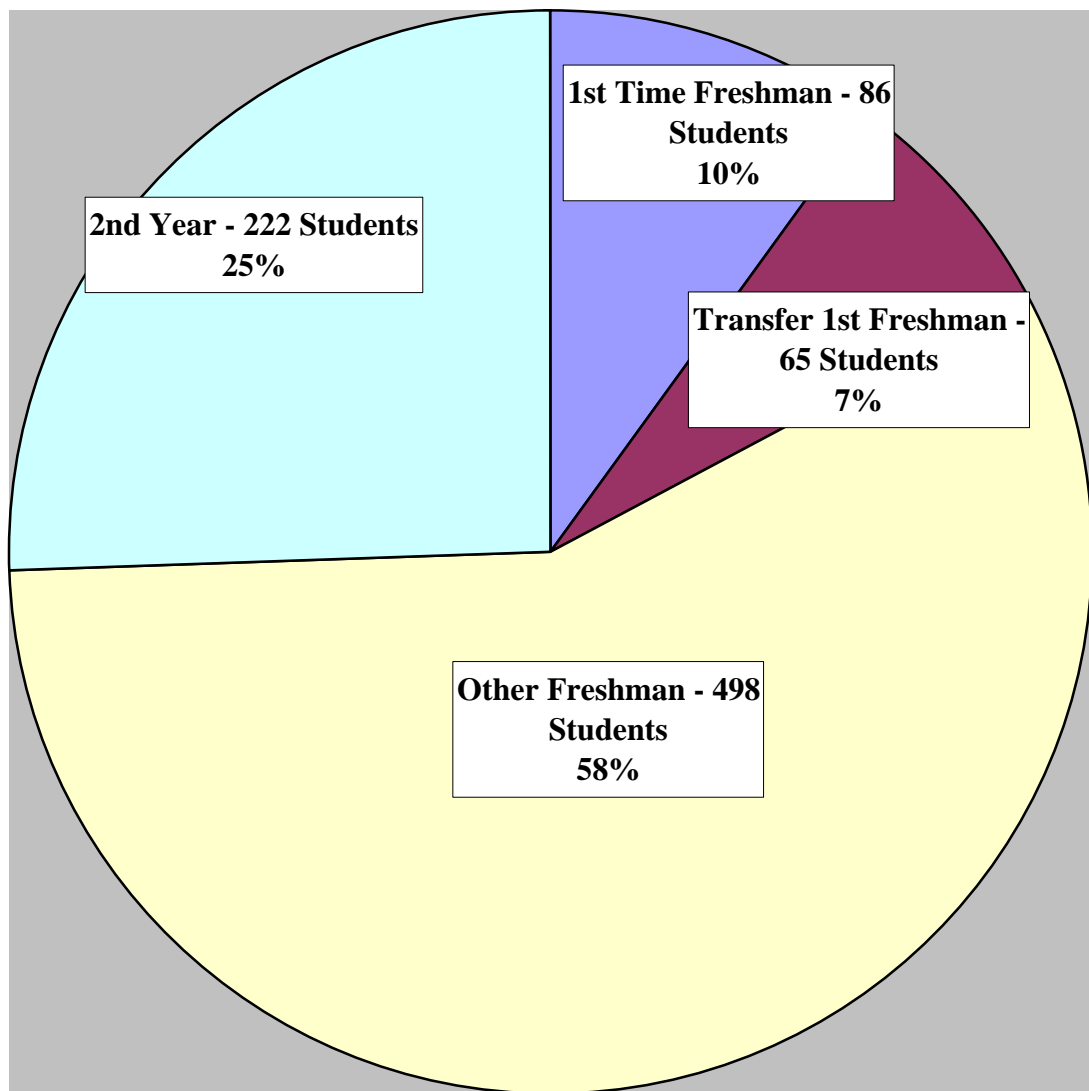

STUDENT STATUS - SPRING 2007 WEST CAMPUS

- 1st Time Freshman - 86 Students
- Transfer 1st Freshman - 65 Students
- Other Freshman - 498 Students
- 2nd Year - 222 Students

**FOURTEENTH DAY ENROLLED CREDIT HOURS - SPRING TERM
WEST CAMPUS**

**DMACC CREDIT STUDENT HEADCOUNT - SPRING TERM
WEST CAMPUS**

SPRING 2007 CREDIT ENROLLMENT (HEADCOUNT) WEST CAMPUS

**RESIDENCY STATUS
SPRING TERM 2007
WEST CAMPUS**

- Resident - 858 Students
- Non-Resident - 13 Students

ENROLLMENT BY GENDER - SPRING 2007 - WEST CAMPUS

ETHNIC BACKGROUND OF STUDENTS - SPRING 2007 - WEST CAMPUS

- Black - 24 Students
- Indian - 3 Students
- Asian - 23 Students
- Hispanic - 29 Students
- White - 676 Students
- Unknown - 116 Students