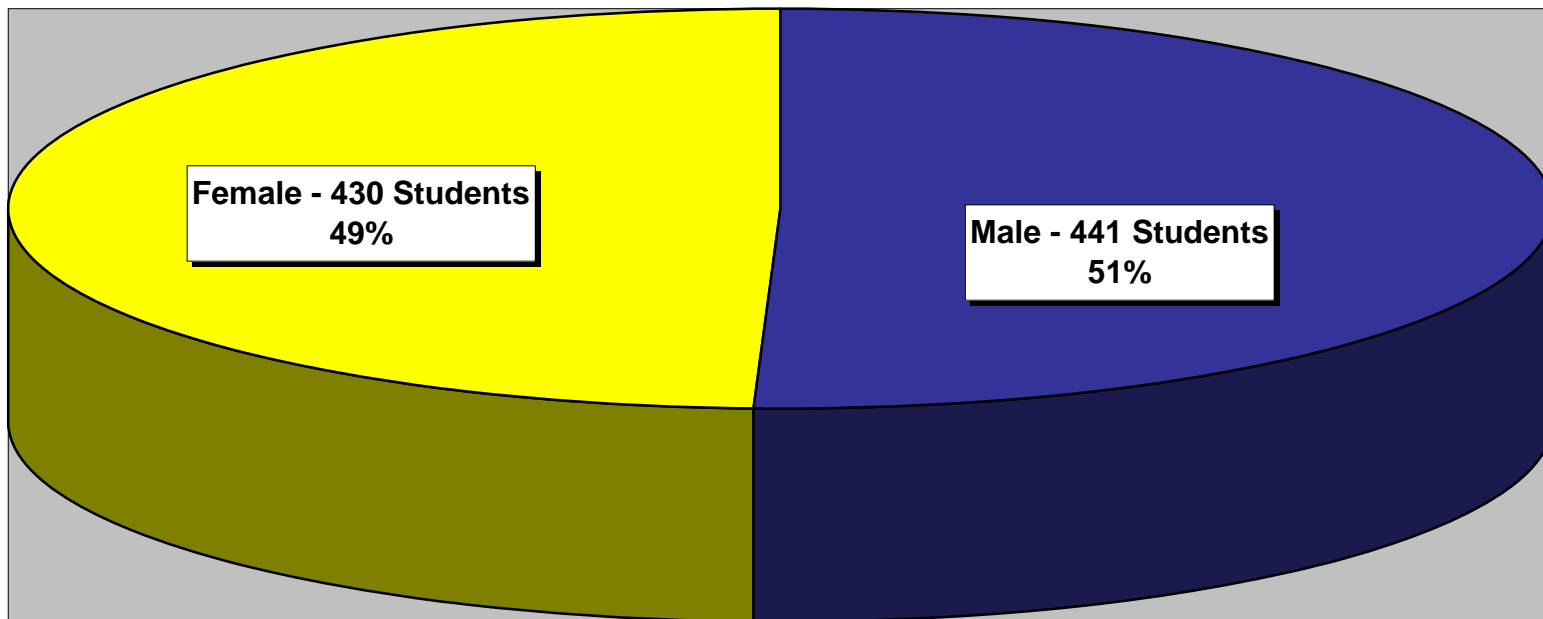

STUDENT STATUS - SPRING 2007 WEST CAMPUS

- 1st Time Freshman - 86 Students
- Transfer 1st Freshman - 65 Students
- Other Freshman - 498 Students
- 2nd Year - 222 Students

**FOURTEENTH DAY ENROLLED CREDIT HOURS - SPRING TERM
WEST CAMPUS**

**DMACC CREDIT STUDENT HEADCOUNT - SPRING TERM
WEST CAMPUS**

SPRING 2007 CREDIT ENROLLMENT (HEADCOUNT) WEST CAMPUS

**RESIDENCY STATUS
SPRING TERM 2007
WEST CAMPUS**

- Resident - 858 Students
- Non-Resident - 13 Students

ENROLLMENT BY GENDER - SPRING 2007 - WEST CAMPUS

ETHNIC BACKGROUND OF STUDENTS - SPRING 2007 - WEST CAMPUS

- Black - 24 Students
- Indian - 3 Students
- Asian - 23 Students
- Hispanic - 29 Students
- White - 676 Students
- Unknown - 116 Students