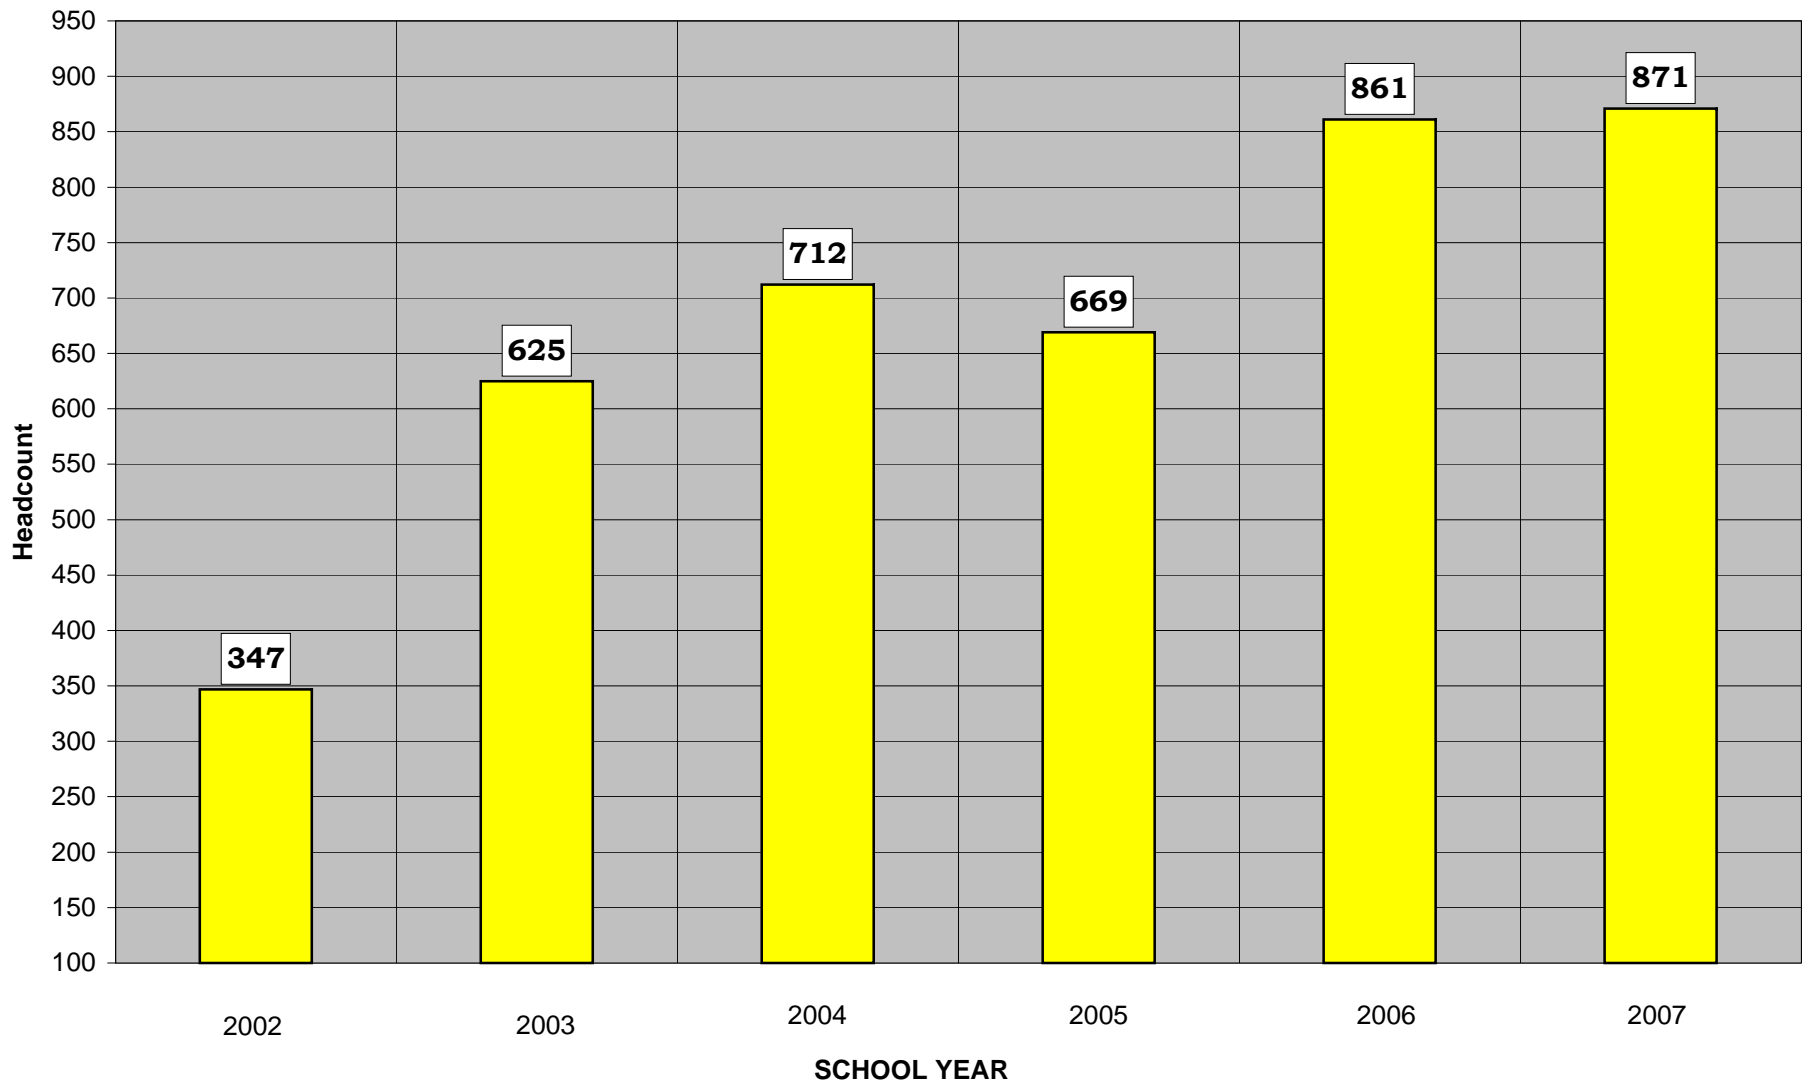

STUDENT STATUS - SPRING 2007 WEST CAMPUS

- 1st Time Freshman - 86 Students
- Transfer 1st Freshman - 65 Students
- Other Freshman - 498 Students
- 2nd Year - 222 Students

**FOURTEENTH DAY ENROLLED CREDIT HOURS - SPRING TERM
WEST CAMPUS**

**DMACC CREDIT STUDENT HEADCOUNT - SPRING TERM
WEST CAMPUS**

SPRING 2007 CREDIT ENROLLMENT (HEADCOUNT) WEST CAMPUS

**RESIDENCY STATUS
SPRING TERM 2007
WEST CAMPUS**

- Resident - 858 Students
- Non-Resident - 13 Students

ENROLLMENT BY GENDER - SPRING 2007 - WEST CAMPUS

ETHNIC BACKGROUND OF STUDENTS - SPRING 2007 - WEST CAMPUS

- Black - 24 Students
- Indian - 3 Students
- Asian - 23 Students
- Hispanic - 29 Students
- White - 676 Students
- Unknown - 116 Students