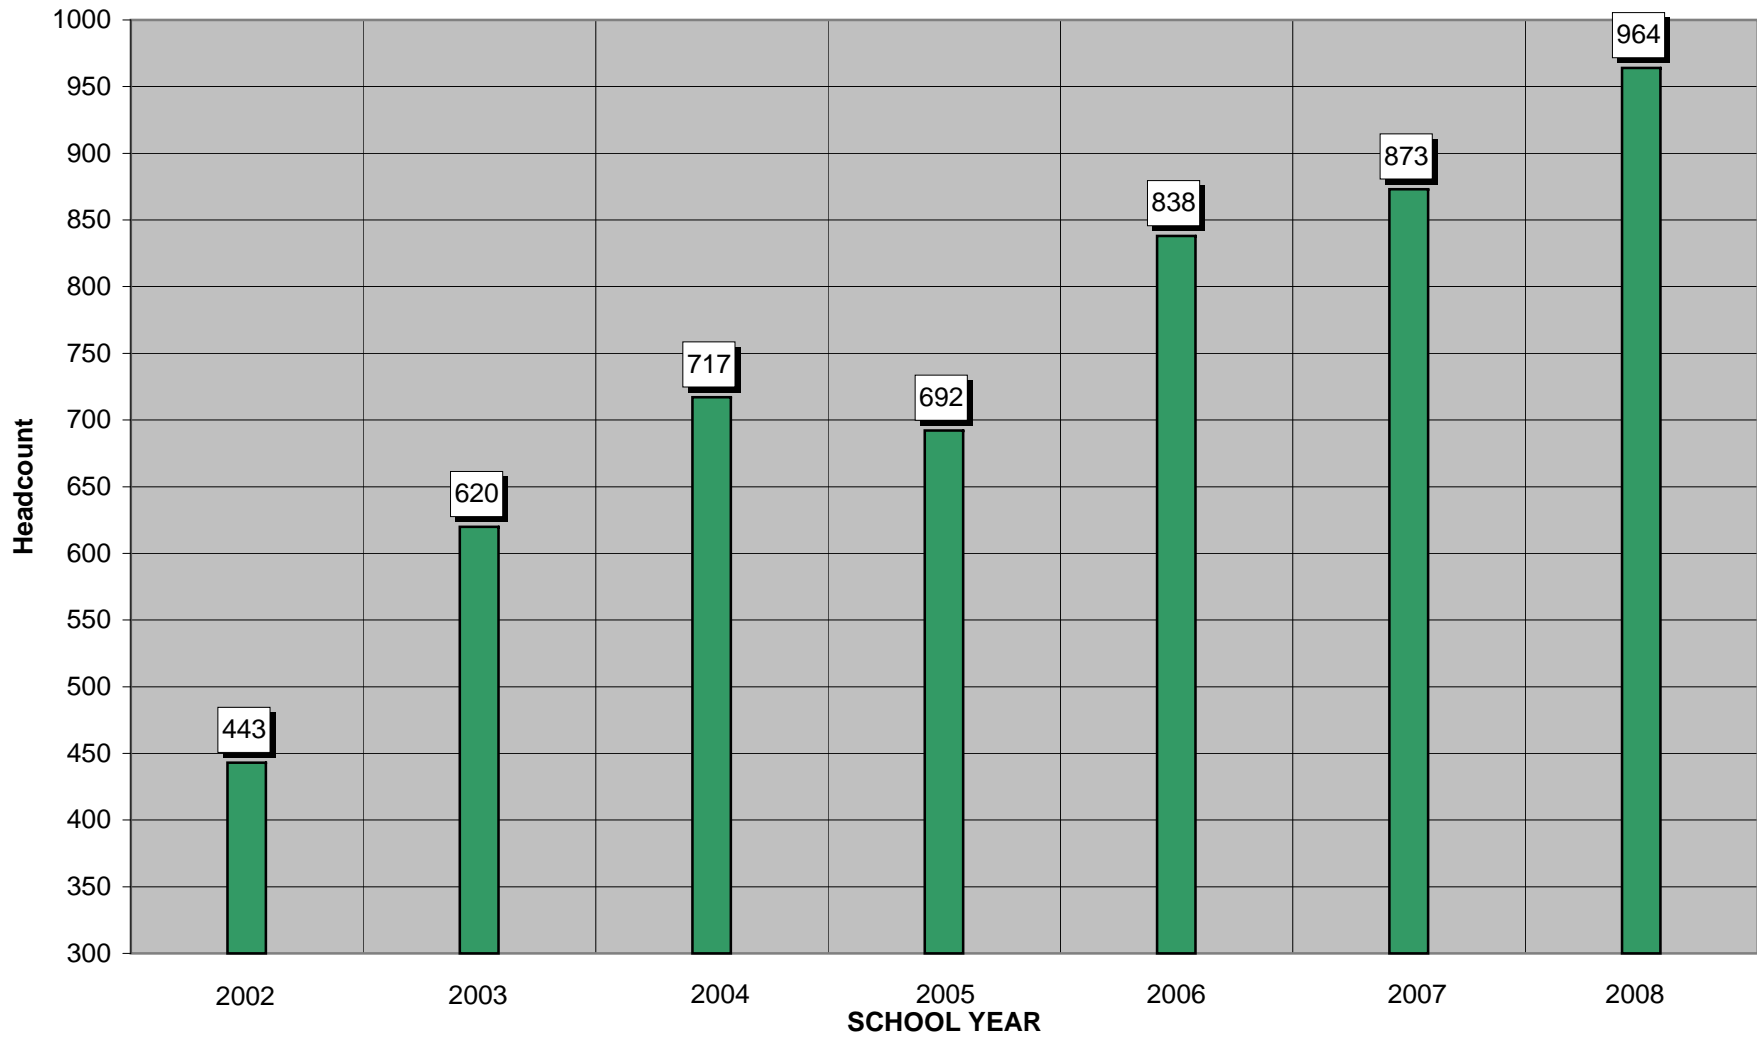

**STUDENT STATUS - FALL 2007-2008 WEST CAMPUS**

■ 1st Time Freshman - 204 Students

■ Transfer 1st Freshman - 60 Students

■ Other Freshman - 500 Students

■ 2nd Year - 200 Students

**DMACC CREDIT STUDENT HEADCOUNT - FALL TERM  
WEST CAMPUS**

**FOURTEENTH DAY ENROLLED CREDIT HOURS - FALL TERM 2007-2008  
WEST CAMPUS**

**14th DAY ENROLLED CREDIT HOURS - FALL TERM  
WEST CAMPUS**

**RESIDENCY STATUS/FALL TERM 2007-2008  
WEST CAMPUS**

- Resident - 951 Students**
- Non-resident - 13 Students**

**FALL 2007-2008 ENROLLMENT BY GENDER  
WEST CAMPUS**

**ETHNIC BACKGROUND OF STUDENTS - FALL TERM 2007-2008  
WEST CAMPUS**

- Black - 33 Students
- Indian - 3 Students
- Asian - 17 Students
- Hispanic - 25 Students
- White - 799 Students
- Unknown - 87 Students