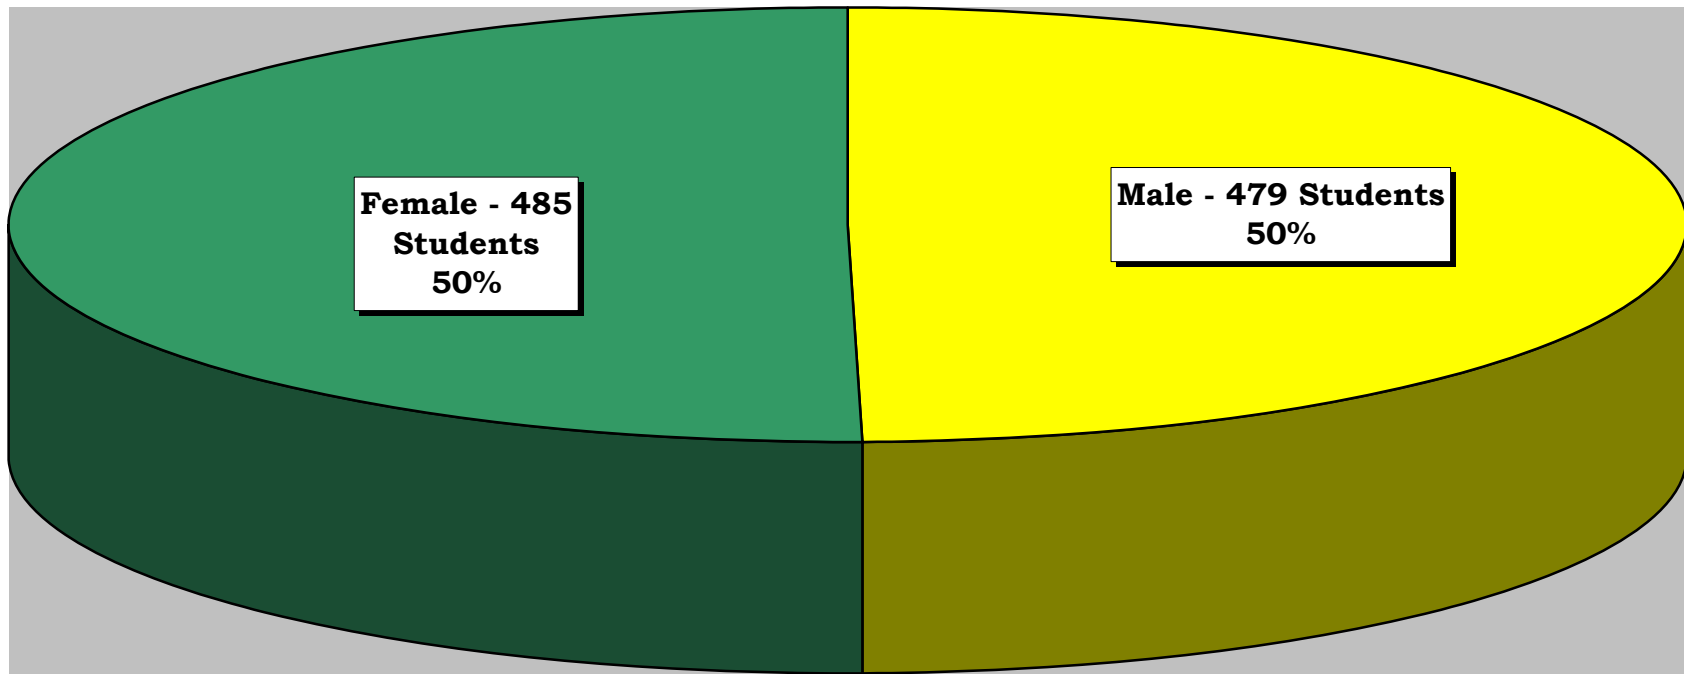

**STUDENT STATUS - FALL 2007-2008 WEST CAMPUS**

■ 1st Time Freshman - 204 Students

■ Transfer 1st Freshman - 60 Students

■ Other Freshman - 500 Students

■ 2nd Year - 200 Students

**DMACC CREDIT STUDENT HEADCOUNT - FALL TERM  
WEST CAMPUS**

**FOURTEENTH DAY ENROLLED CREDIT HOURS - FALL TERM 2007-2008  
WEST CAMPUS**

**14th DAY ENROLLED CREDIT HOURS - FALL TERM  
WEST CAMPUS**

**RESIDENCY STATUS/FALL TERM 2007-2008  
WEST CAMPUS**

- Resident - 951 Students**
- Non-resident - 13 Students**

**FALL 2007-2008 ENROLLMENT BY GENDER  
WEST CAMPUS**

**ETHNIC BACKGROUND OF STUDENTS - FALL TERM 2007-2008  
WEST CAMPUS**

- Black - 33 Students
- Indian - 3 Students
- Asian - 17 Students
- Hispanic - 25 Students
- White - 799 Students
- Unknown - 87 Students