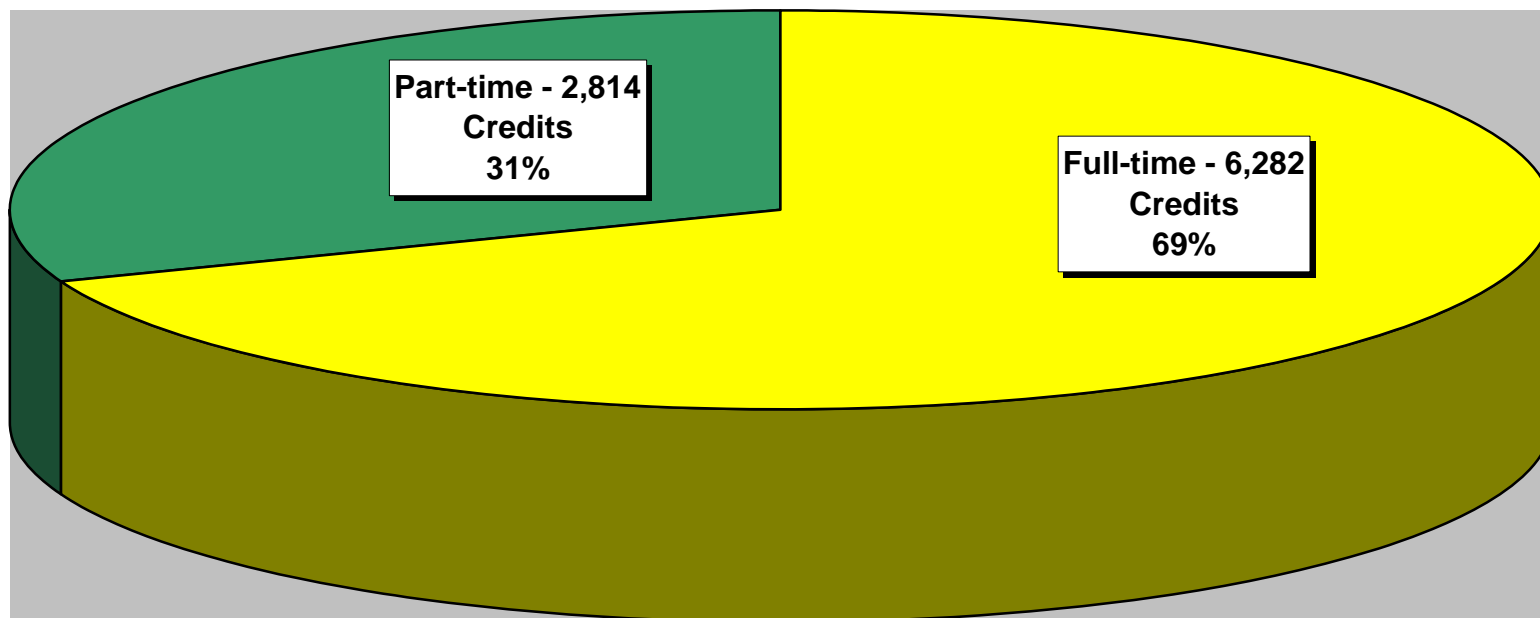

**STUDENT STATUS - FALL 2007-2008 WEST CAMPUS**

■ 1st Time Freshman - 204 Students

■ Transfer 1st Freshman - 60 Students

■ Other Freshman - 500 Students

■ 2nd Year - 200 Students

**DMACC CREDIT STUDENT HEADCOUNT - FALL TERM  
WEST CAMPUS**

**FOURTEENTH DAY ENROLLED CREDIT HOURS - FALL TERM 2007-2008  
WEST CAMPUS**

**14th DAY ENROLLED CREDIT HOURS - FALL TERM  
WEST CAMPUS**

**RESIDENCY STATUS/FALL TERM 2007-2008  
WEST CAMPUS**

- Resident - 951 Students**
- Non-resident - 13 Students**