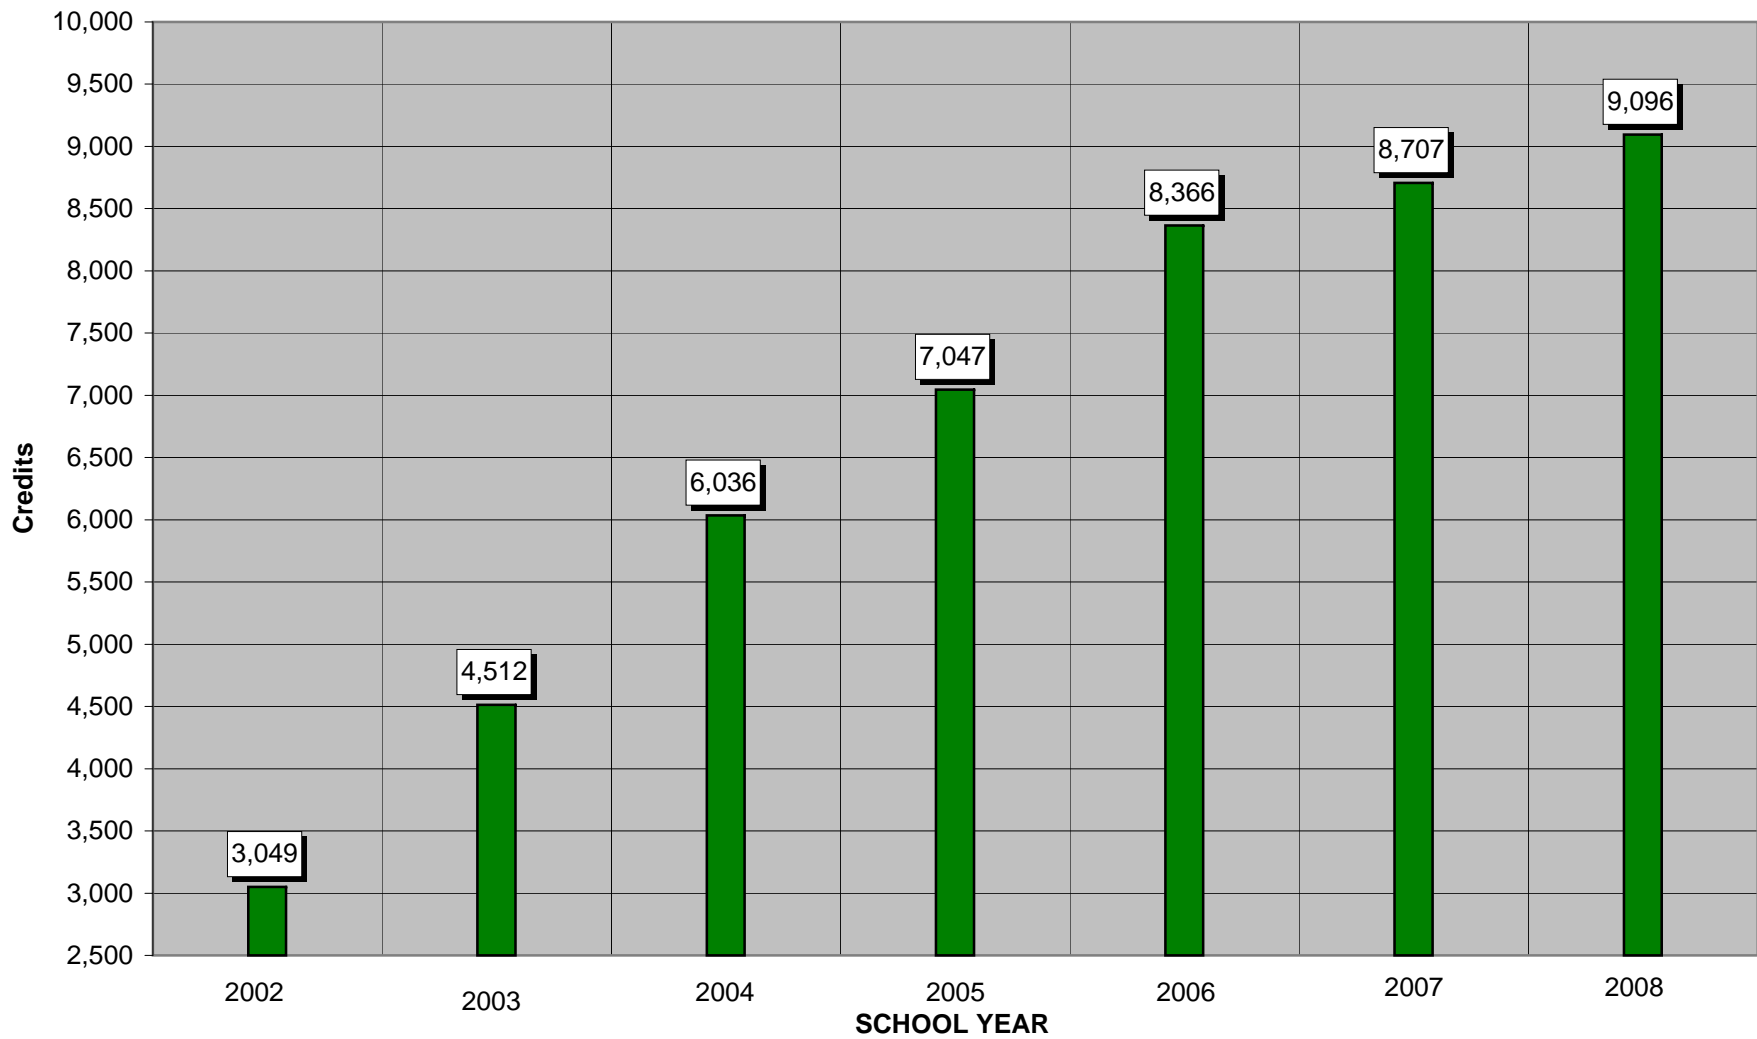

**STUDENT STATUS - FALL 2007-2008 WEST CAMPUS**

■ 1st Time Freshman - 204 Students

■ Transfer 1st Freshman - 60 Students

■ Other Freshman - 500 Students

■ 2nd Year - 200 Students

**DMACC CREDIT STUDENT HEADCOUNT - FALL TERM  
WEST CAMPUS**

**FOURTEENTH DAY ENROLLED CREDIT HOURS - FALL TERM 2007-2008  
WEST CAMPUS**

**14th DAY ENROLLED CREDIT HOURS - FALL TERM  
WEST CAMPUS**

**RESIDENCY STATUS/FALL TERM 2007-2008  
WEST CAMPUS**

- Resident - 951 Students**
- Non-resident - 13 Students**

**FALL 2007-2008 ENROLLMENT BY GENDER  
WEST CAMPUS**

**ETHNIC BACKGROUND OF STUDENTS - FALL TERM 2007-2008  
WEST CAMPUS**

- Black - 33 Students
- Indian - 3 Students
- Asian - 17 Students
- Hispanic - 25 Students
- White - 799 Students
- Unknown - 87 Students