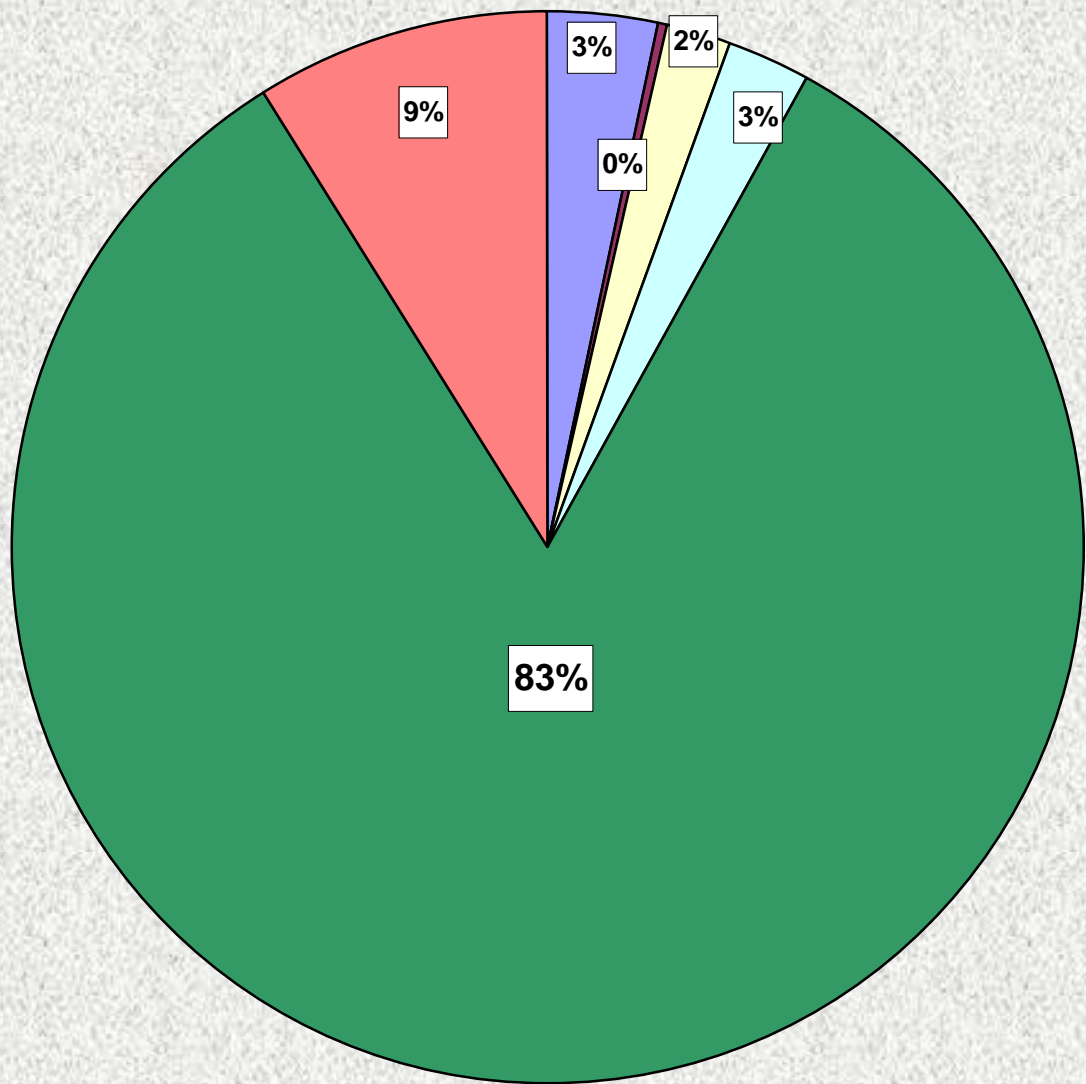

**STUDENT STATUS - FALL 2007-2008 WEST CAMPUS**

■ 1st Time Freshman - 204 Students

■ Transfer 1st Freshman - 60 Students

■ Other Freshman - 500 Students

■ 2nd Year - 200 Students

**DMACC CREDIT STUDENT HEADCOUNT - FALL TERM  
WEST CAMPUS**

**FOURTEENTH DAY ENROLLED CREDIT HOURS - FALL TERM 2007-2008  
WEST CAMPUS**

**14th DAY ENROLLED CREDIT HOURS - FALL TERM  
WEST CAMPUS**

**RESIDENCY STATUS/FALL TERM 2007-2008  
WEST CAMPUS**

- Resident - 951 Students**
- Non-resident - 13 Students**

**FALL 2007-2008 ENROLLMENT BY GENDER  
WEST CAMPUS**

**ETHNIC BACKGROUND OF STUDENTS - FALL TERM 2007-2008  
WEST CAMPUS**

- Black - 33 Students
- Indian - 3 Students
- Asian - 17 Students
- Hispanic - 25 Students
- White - 799 Students
- Unknown - 87 Students