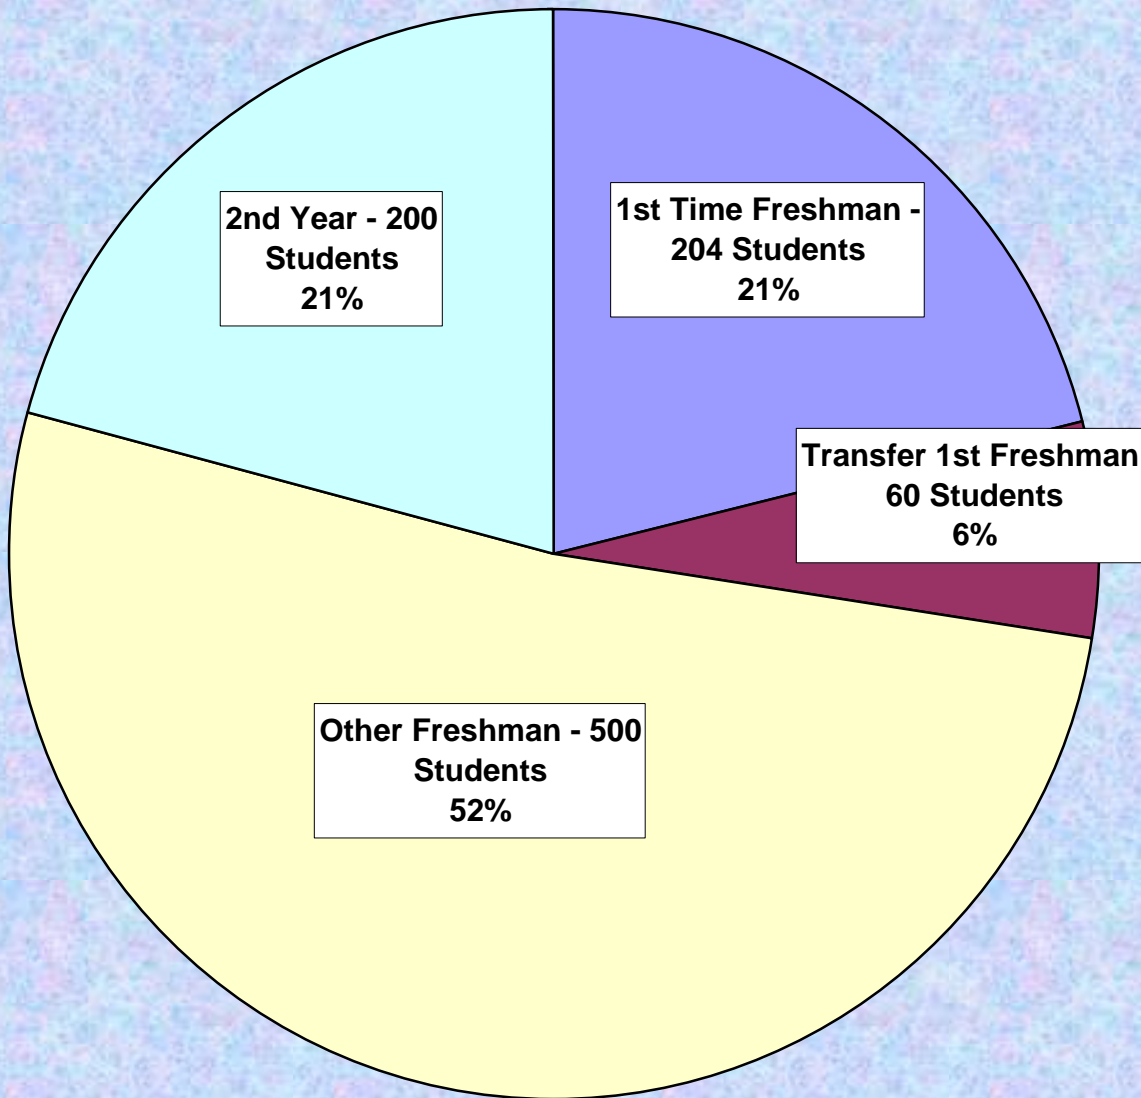

**STUDENT STATUS - FALL 2007-2008 WEST CAMPUS**

■ 1st Time Freshman - 204 Students

■ Transfer 1st Freshman - 60 Students

■ Other Freshman - 500 Students

■ 2nd Year - 200 Students

**DMACC CREDIT STUDENT HEADCOUNT - FALL TERM  
WEST CAMPUS**

**FOURTEENTH DAY ENROLLED CREDIT HOURS - FALL TERM 2007-2008  
WEST CAMPUS**

**14th DAY ENROLLED CREDIT HOURS - FALL TERM  
WEST CAMPUS**

**RESIDENCY STATUS/FALL TERM 2007-2008  
WEST CAMPUS**

- Resident - 951 Students**
- Non-resident - 13 Students**

**FALL 2007-2008 ENROLLMENT BY GENDER  
WEST CAMPUS**

**ETHNIC BACKGROUND OF STUDENTS - FALL TERM 2007-2008  
WEST CAMPUS**

- Black - 33 Students
- Indian - 3 Students
- Asian - 17 Students
- Hispanic - 25 Students
- White - 799 Students
- Unknown - 87 Students