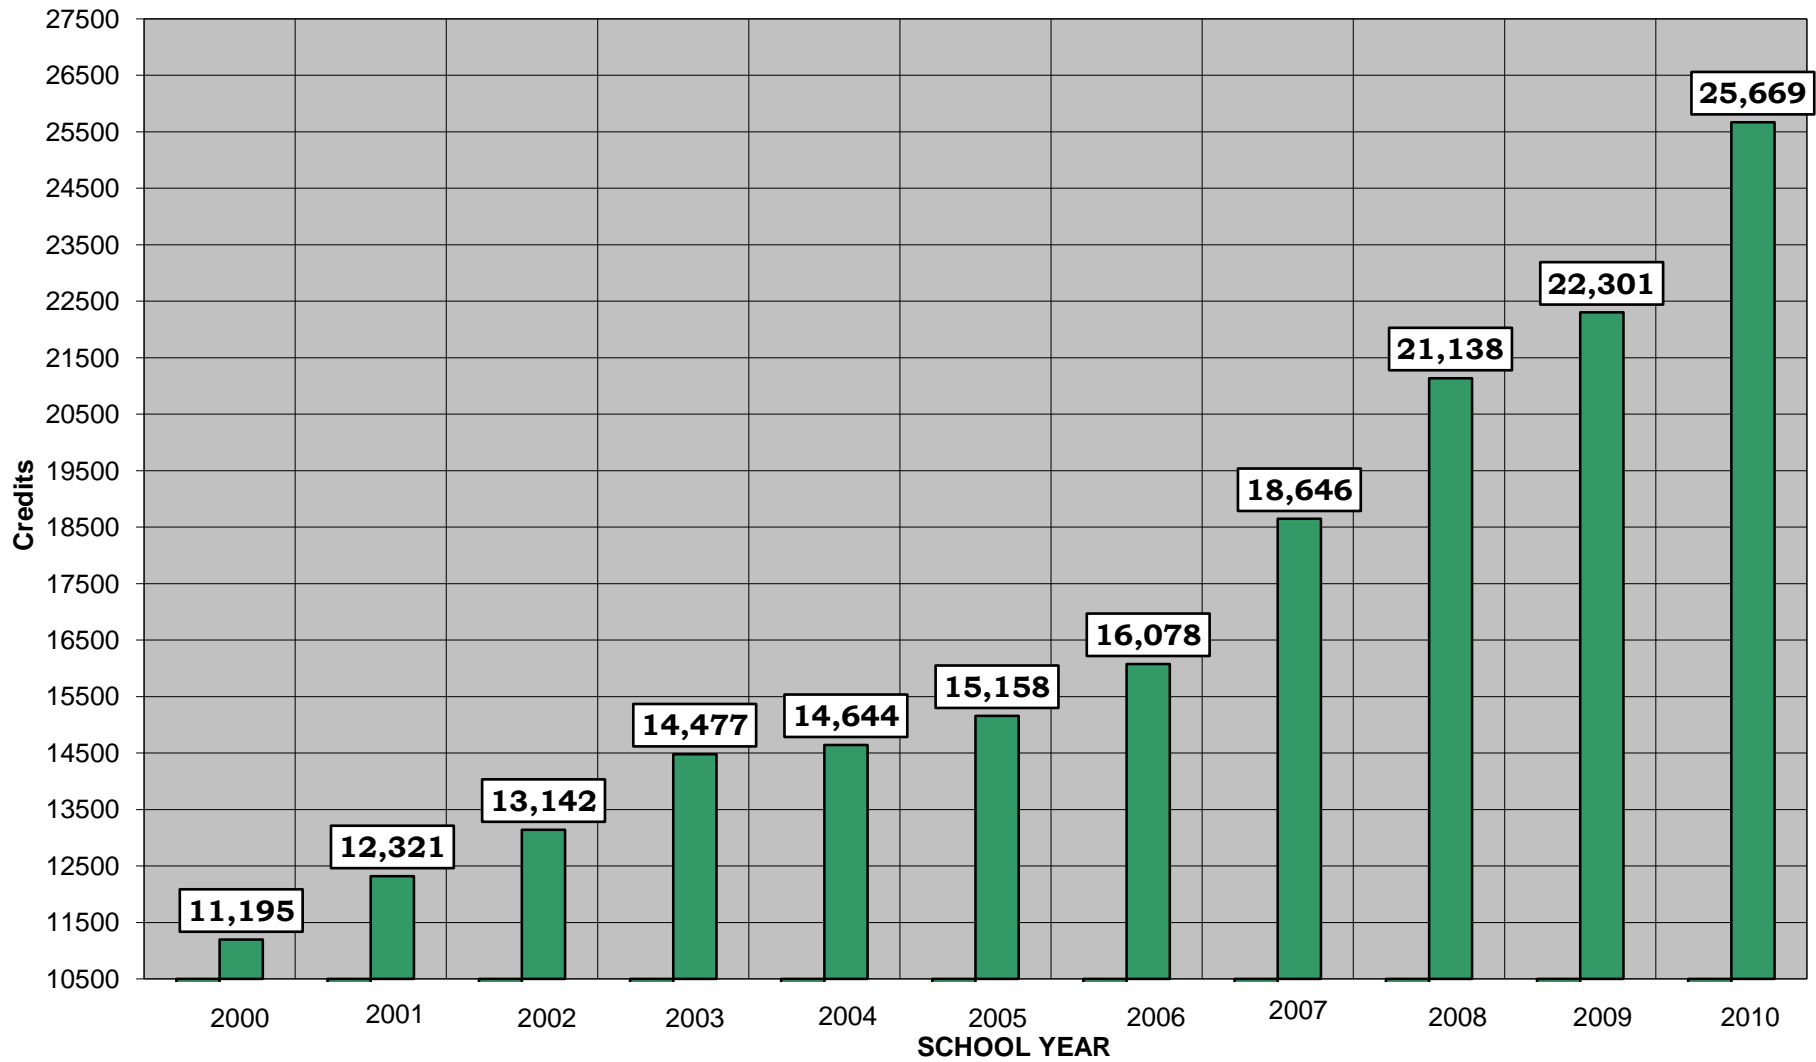

**FOURTEENTH DAY ENROLLED CREDIT HOURS
FALL TERM 2009-2010
BOONE CAMPUS**

**DMACC CREDIT STUDENT HEADCOUNT - FALL TERM
BOONE CAMPUS**

**FOURTEENTH DAY ENROLLED CREDIT HOURS - FALL TERM
BOONE CAMPUS**

STUDENT STATUS - FALL 2009-2010 BOONE CAMPUS