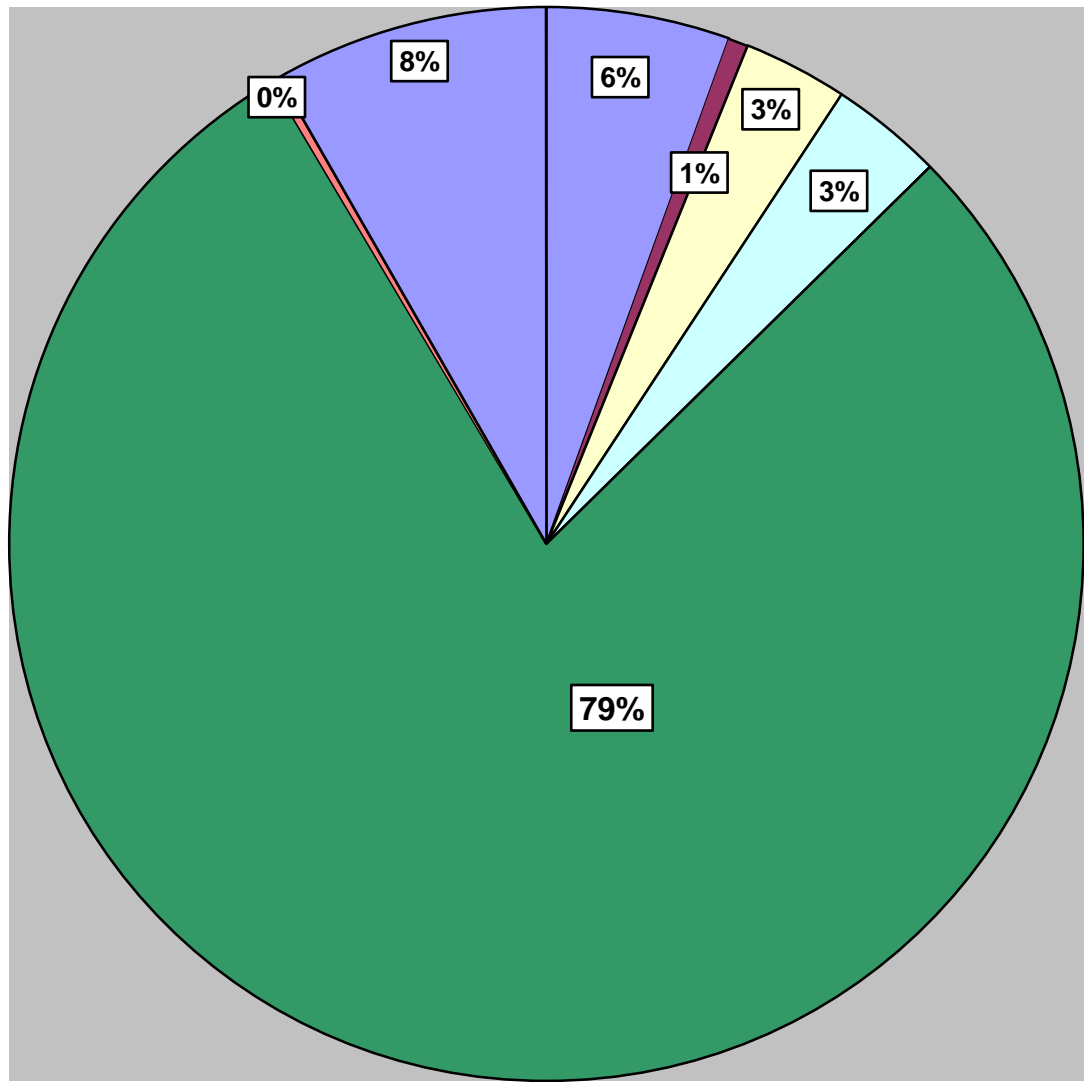

■ 1st Time Freshman - 406 Students

■ Transfer 1st Freshman - 242 Students

■ Other Freshman - 1,220 Students

■ 2nd Year - 620 Students

**DMACC CREDIT ENROLLMENT - FALL TERM 2009-2010
BOONE CAMPUS**

**ETHNIC BACKGROUND OF STUDENTS - FALL TERM 2009-2010
BOONE CAMPUS**

- Black - 137 Students
- Indian - 15 Students
- Asian - 78 Students
- Hispanic - 84 Students
- White - 1,962 Students
- Two or More Races - 6 Students
- Unknown - 206 Students

**FALL 2009-2010 ENROLLMENT BY GENDER
BOONE CAMPUS**