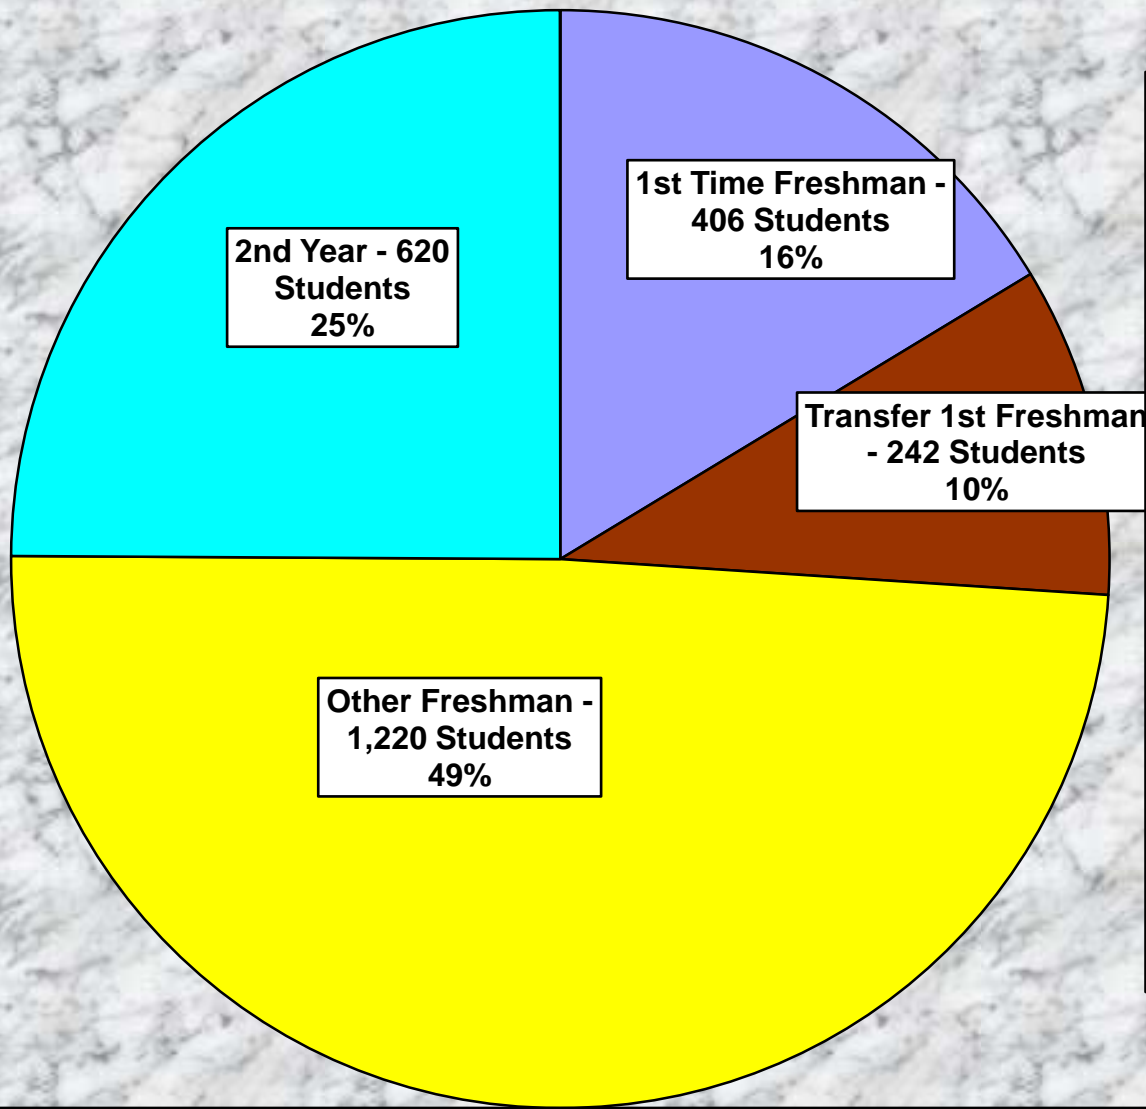

**FOURTEENTH DAY ENROLLED CREDIT HOURS
FALL TERM 2009-2010
BOONE CAMPUS**

**DMACC CREDIT STUDENT HEADCOUNT - FALL TERM
BOONE CAMPUS**

**FOURTEENTH DAY ENROLLED CREDIT HOURS - FALL TERM
BOONE CAMPUS**

STUDENT STATUS - FALL 2009-2010 BOONE CAMPUS