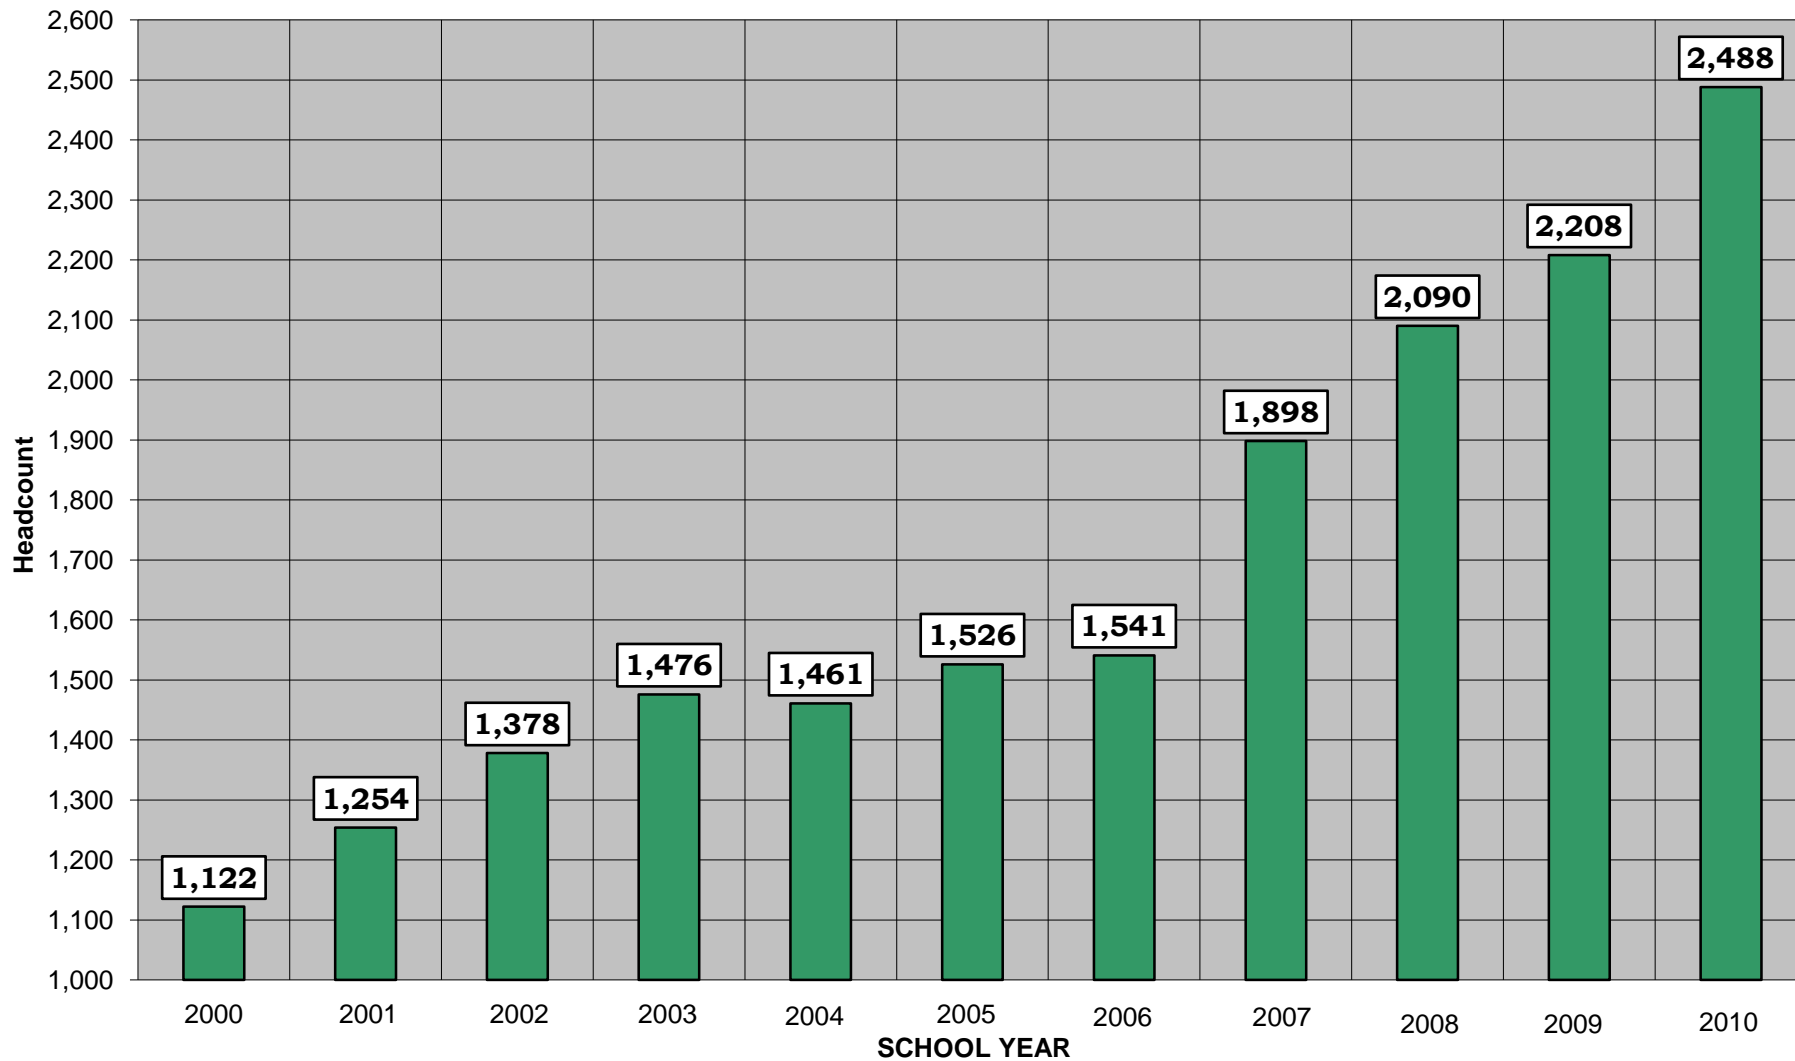

**FOURTEENTH DAY ENROLLED CREDIT HOURS
FALL TERM 2009-2010
BOONE CAMPUS**

**DMACC CREDIT STUDENT HEADCOUNT - FALL TERM
BOONE CAMPUS**

**FOURTEENTH DAY ENROLLED CREDIT HOURS - FALL TERM
BOONE CAMPUS**

STUDENT STATUS - FALL 2009-2010 BOONE CAMPUS