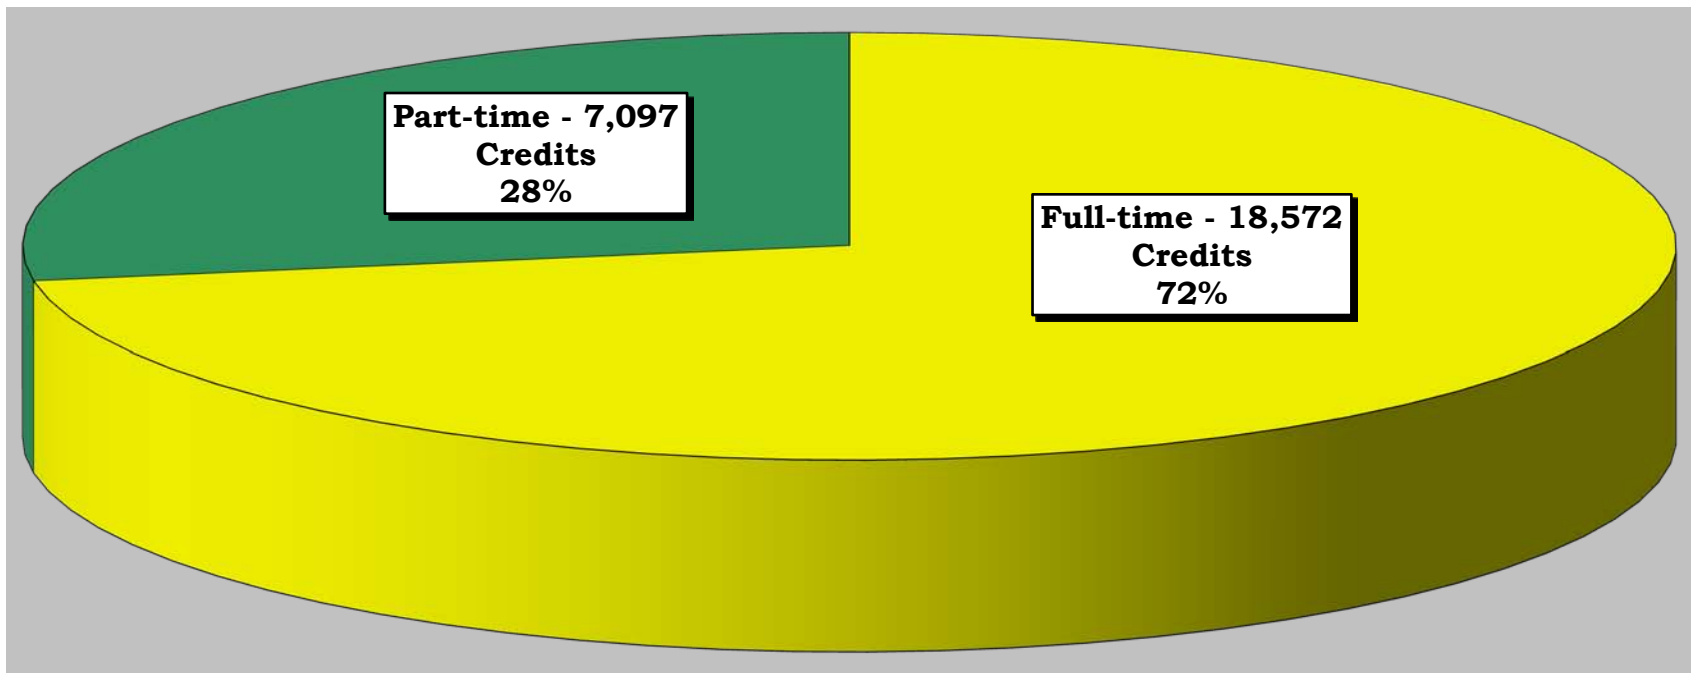

**FOURTEENTH DAY ENROLLED CREDIT HOURS
FALL TERM 2009-2010
BOONE CAMPUS**

**DMACC CREDIT STUDENT HEADCOUNT - FALL TERM
BOONE CAMPUS**

**FOURTEENTH DAY ENROLLED CREDIT HOURS - FALL TERM
BOONE CAMPUS**

STUDENT STATUS - FALL 2009-2010 BOONE CAMPUS