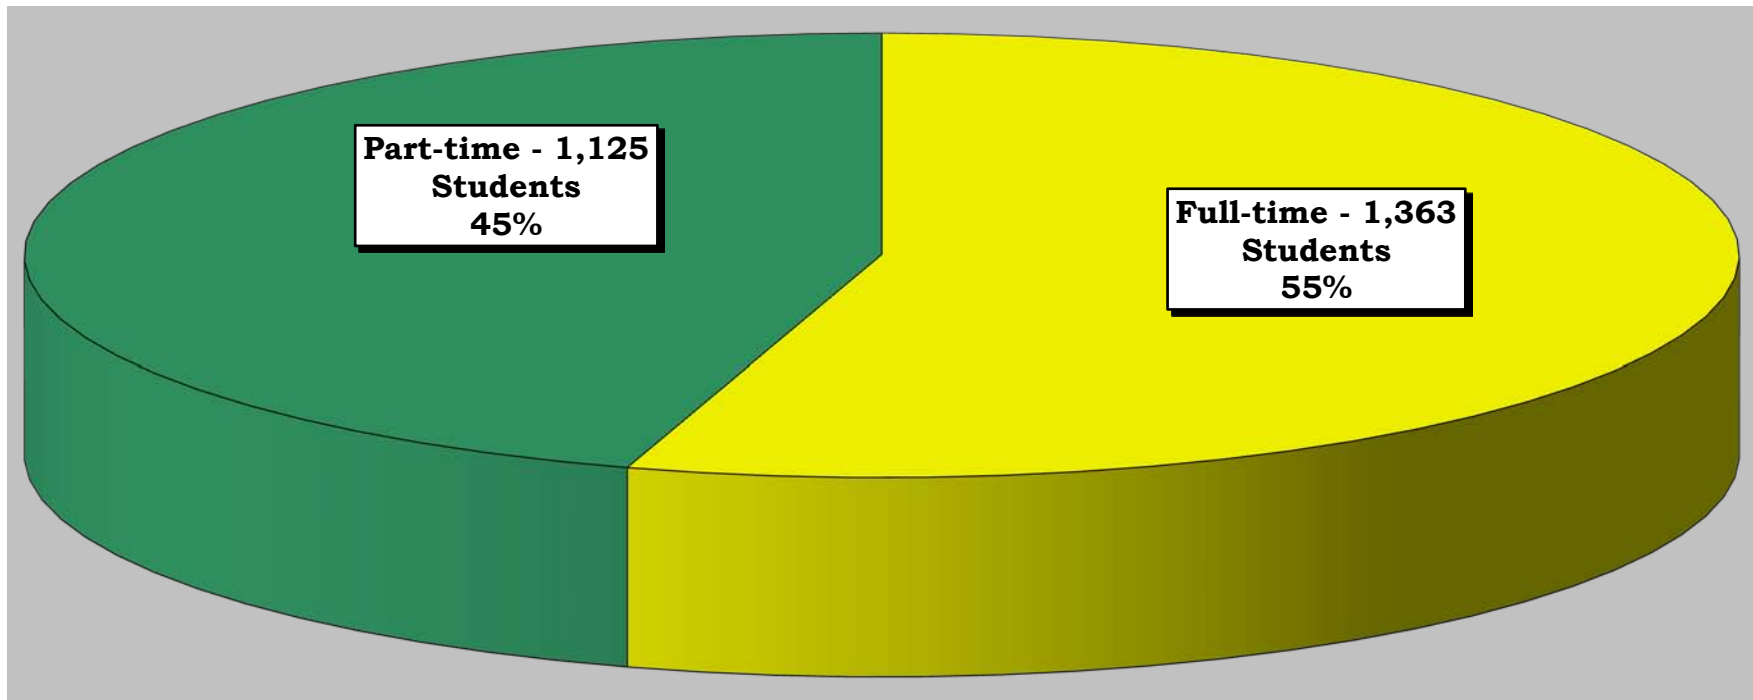

**DMACC CREDIT ENROLLMENT - FALL TERM 2009-2010
BOONE CAMPUS**