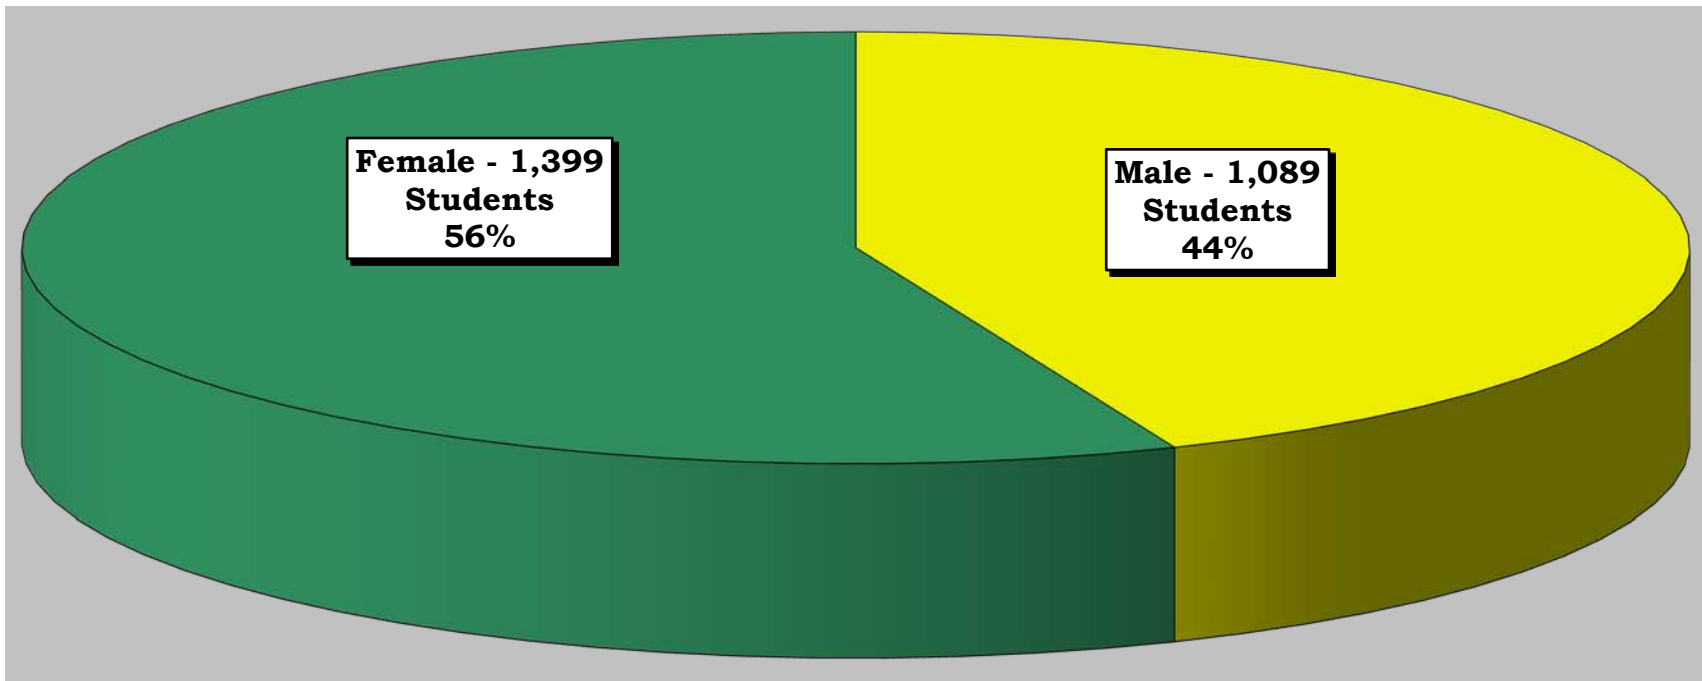

- Black - 137 Students
- Indian - 15 Students
- Asian - 78 Students
- Hispanic - 84 Students
- White - 1,962 Students
- Two or More Races - 6 Students
- Unknown - 206 Students

**FALL 2009-2010 ENROLLMENT BY GENDER
BOONE CAMPUS**