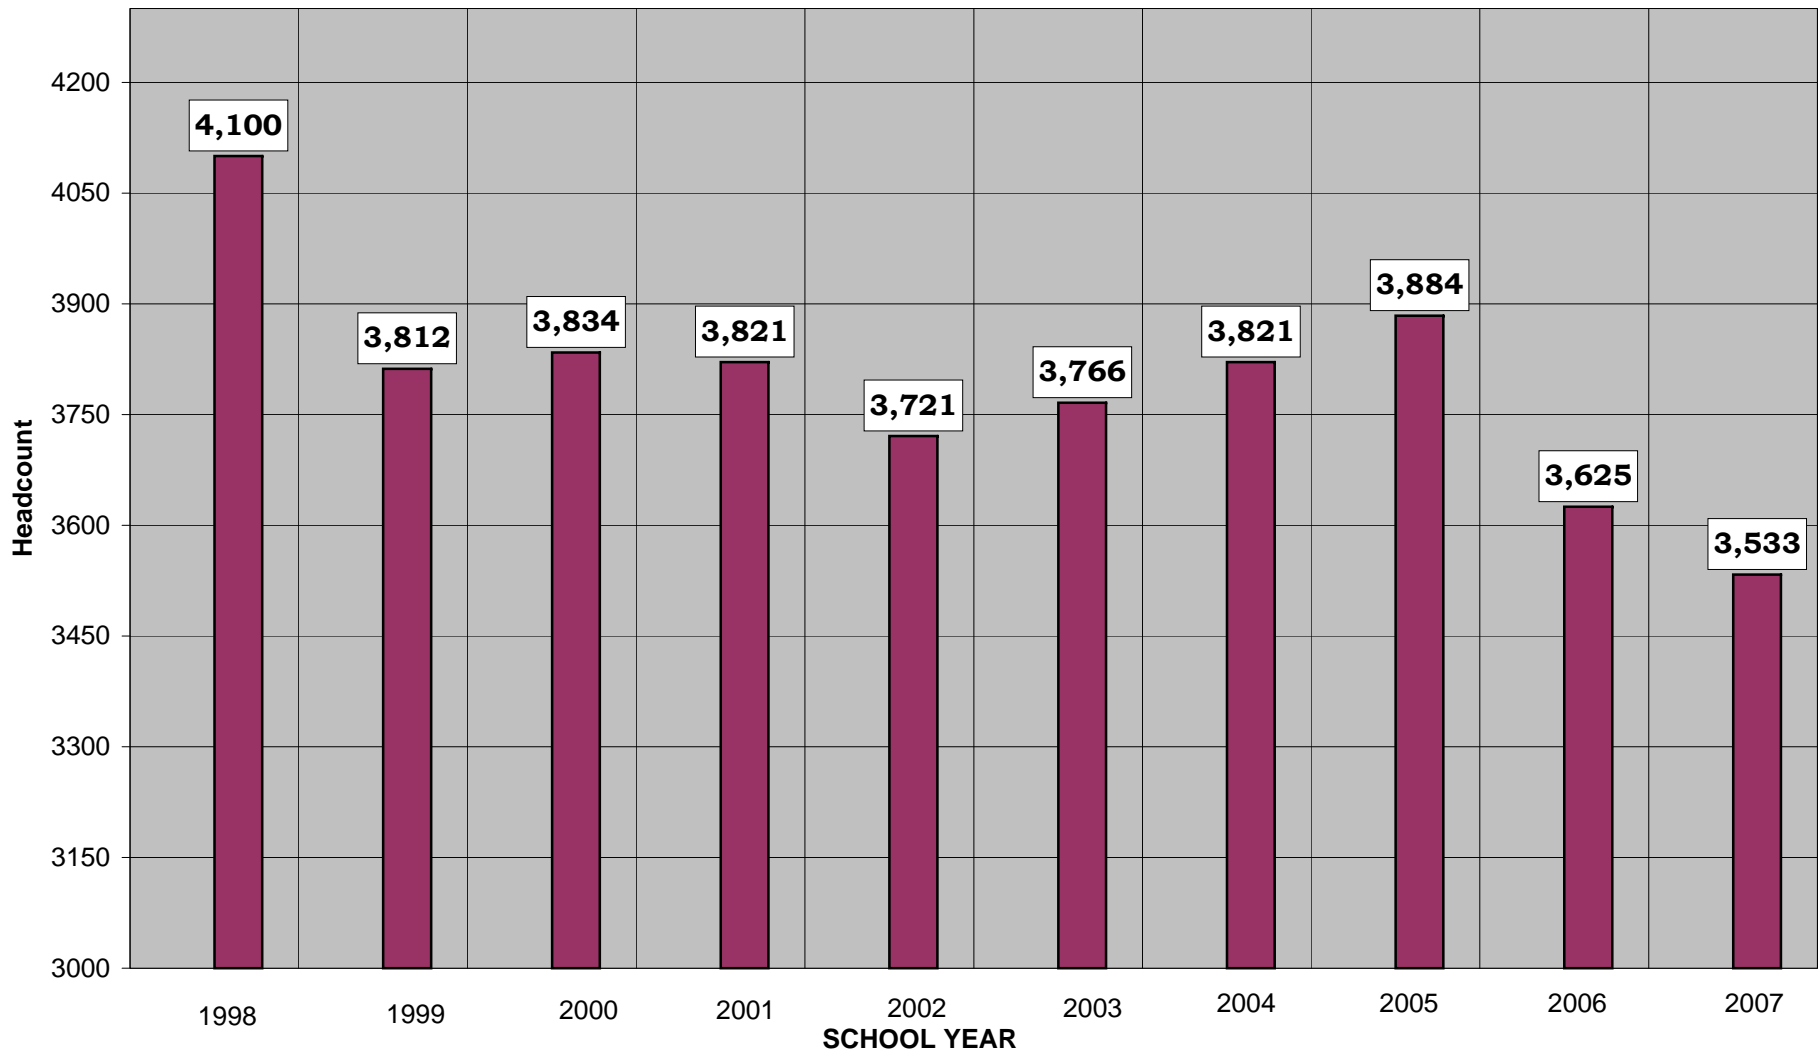

STUDENT STATUS SUMMER 2007 ANKENY CAMPUS

- 1st Time Freshman - 252 Students
- Transfer 1st Freshman - 340 Students
- Other Freshman - 1,739 Students
- 2nd Year - 1,202 Students

**SUMMER 2007 CREDIT ENROLLMENT (HEADCOUNT)
ANKENY CAMPUS**

FOURTEENTH DAY ENROLLED CREDIT HOURS - SUMMER TERM 2007

ANKENY CAMPUS

**DMACC CREDIT STUDENT HEADCOUNT - SUMMER TERM 2007
ANKENY CAMPUS**

**RESIDENCY STATUS
SUMMER TERM 2007
ANKENY CAMPUS**

■ Resident - 3,436
Students