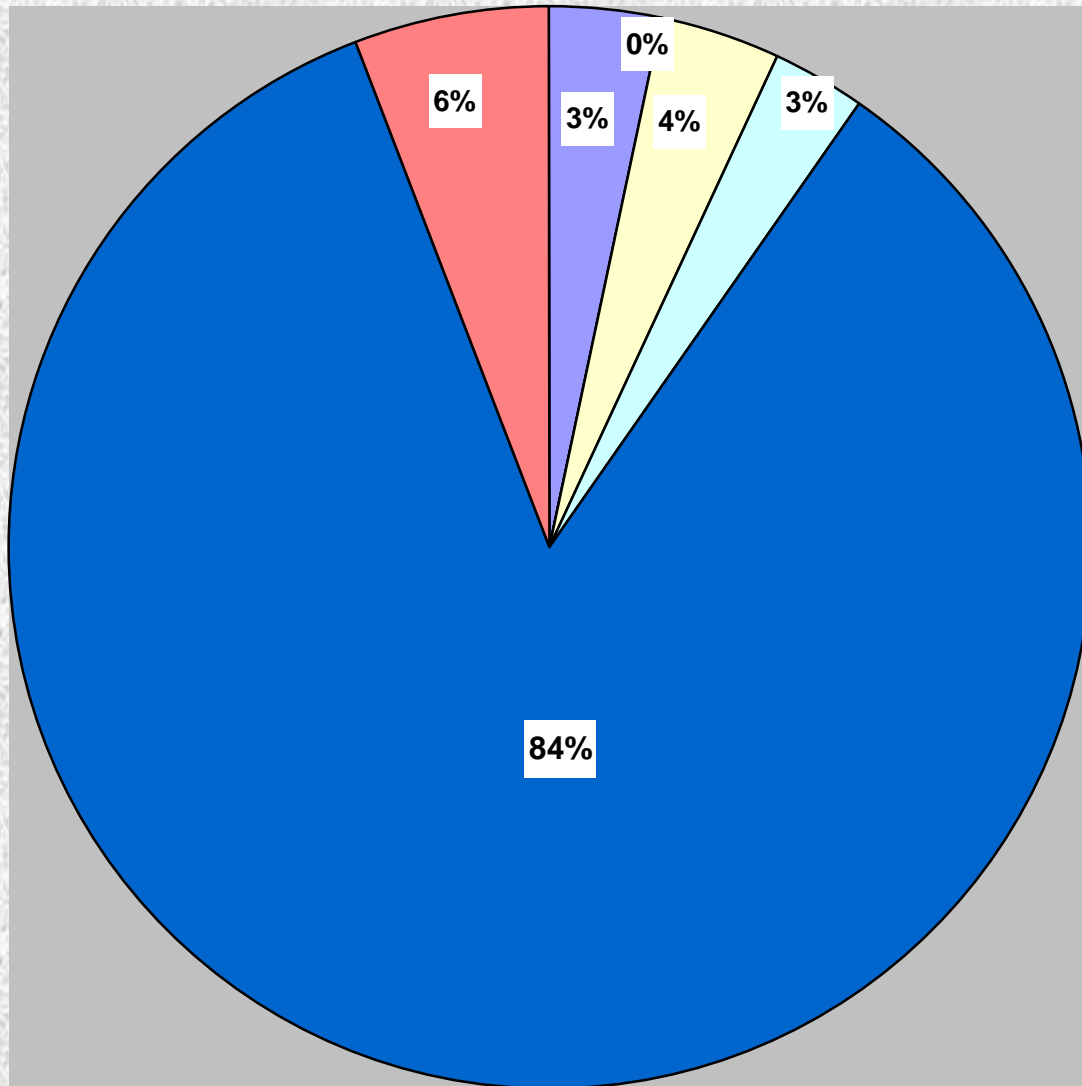

STUDENT STATUS SUMMER 2007 ANKENY CAMPUS

- 1st Time Freshman - 252 Students
- Transfer 1st Freshman - 340 Students
- Other Freshman - 1,739 Students
- 2nd Year - 1,202 Students

**SUMMER 2007 CREDIT ENROLLMENT (HEADCOUNT)
ANKENY CAMPUS**

FOURTEENTH DAY ENROLLED CREDIT HOURS - SUMMER TERM 2007

ANKENY CAMPUS

**DMACC CREDIT STUDENT HEADCOUNT - SUMMER TERM 2007
ANKENY CAMPUS**

**RESIDENCY STATUS
SUMMER TERM 2007
ANKENY CAMPUS**

■ Resident - 3,436
Students

■ Non-Resident - 97
Students

ENROLLMENT BY GENDER - SUMMER 2007 - ANKENY CAMPUS

ETHNIC BACKGROUND OF STUDENTS -SUMMER 2007 - ANKENY CAMPUS

- Black 114 Students
- Indian - 8 Students
- Asian - 125 Students
- Hispanic - 93 Students
- White - 2,990 Students
- Unknown - 203 Students

**FOURTEENTH DAY ENROLLED CREDIT HOURS
SUMMER TERM 2007 - ANKENY CAMPUS**