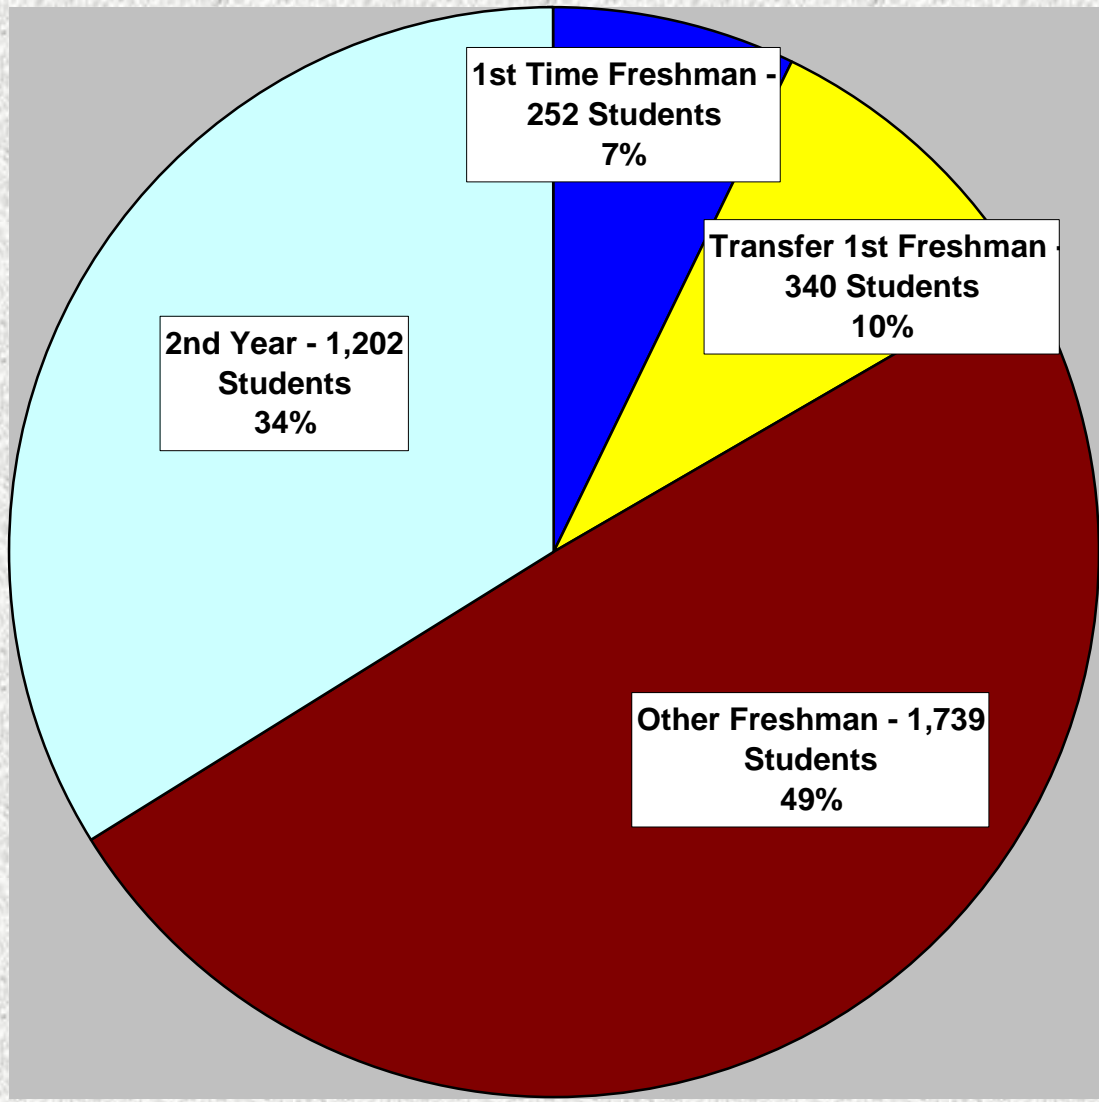

STUDENT STATUS SUMMER 2007 ANKENY CAMPUS

- 1st Time Freshman - 252 Students
- Transfer 1st Freshman - 340 Students
- Other Freshman - 1,739 Students
- 2nd Year - 1,202 Students

**SUMMER 2007 CREDIT ENROLLMENT (HEADCOUNT)
ANKENY CAMPUS**

FOURTEENTH DAY ENROLLED CREDIT HOURS - SUMMER TERM 2007

ANKENY CAMPUS

**DMACC CREDIT STUDENT HEADCOUNT - SUMMER TERM 2007
ANKENY CAMPUS**

**RESIDENCY STATUS
SUMMER TERM 2007
ANKENY CAMPUS**

■ Resident - 3,436
Students

■ Non-Resident - 97
Students

ENROLLMENT BY GENDER - SUMMER 2007 - ANKENY CAMPUS

ETHNIC BACKGROUND OF STUDENTS -SUMMER 2007 - ANKENY CAMPUS

- Black 114 Students
- Indian - 8 Students
- Asian - 125 Students
- Hispanic - 93 Students
- White - 2,990 Students
- Unknown - 203 Students