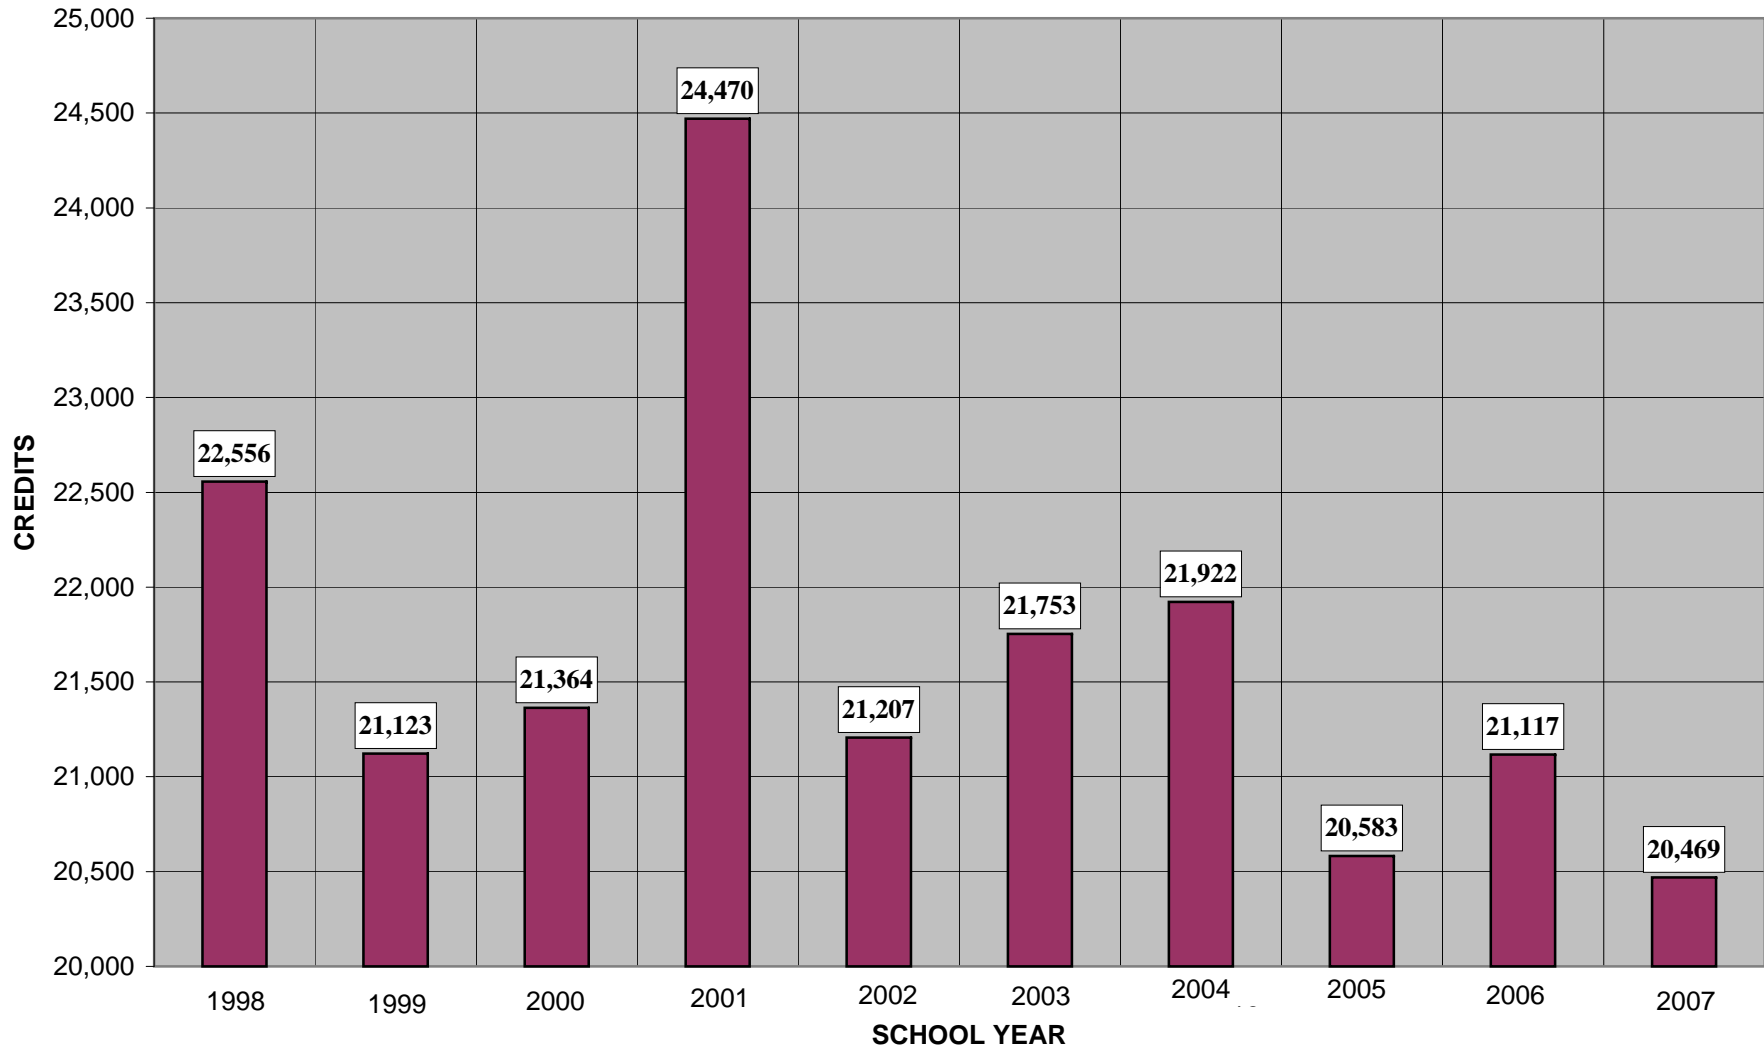

STUDENT STATUS SUMMER 2007 ANKENY CAMPUS

- 1st Time Freshman - 252 Students
- Transfer 1st Freshman - 340 Students
- Other Freshman - 1,739 Students
- 2nd Year - 1,202 Students

**SUMMER 2007 CREDIT ENROLLMENT (HEADCOUNT)
ANKENY CAMPUS**

FOURTEENTH DAY ENROLLED CREDIT HOURS - SUMMER TERM 2007

ANKENY CAMPUS

**DMACC CREDIT STUDENT HEADCOUNT - SUMMER TERM 2007
ANKENY CAMPUS**

**RESIDENCY STATUS
SUMMER TERM 2007
ANKENY CAMPUS**

■ Resident - 3,436
Students