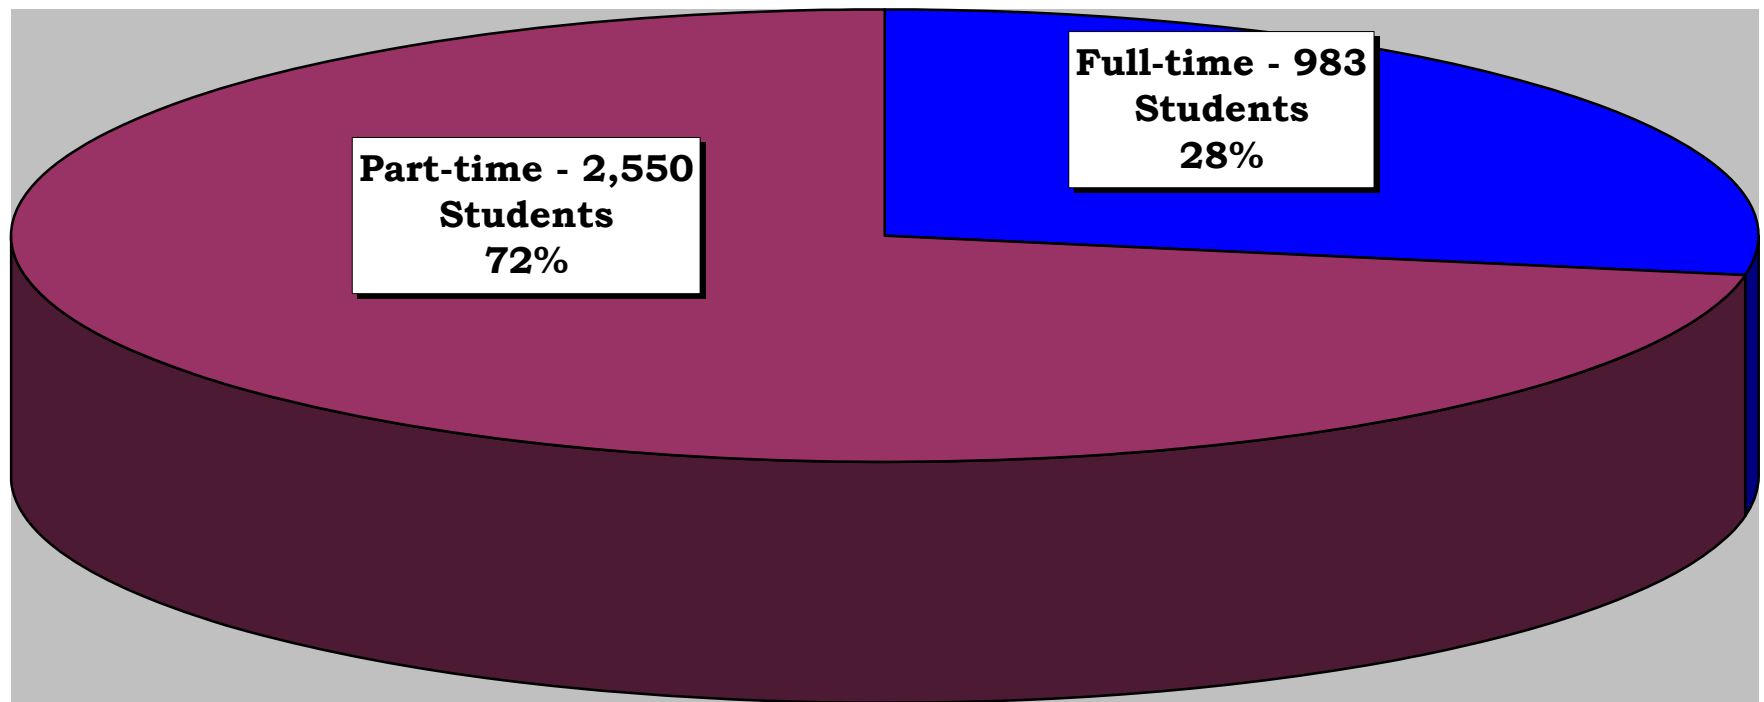

STUDENT STATUS SUMMER 2007 ANKENY CAMPUS

- 1st Time Freshman - 252 Students
- Transfer 1st Freshman - 340 Students
- Other Freshman - 1,739 Students
- 2nd Year - 1,202 Students

**SUMMER 2007 CREDIT ENROLLMENT (HEADCOUNT)
ANKENY CAMPUS**

FOURTEENTH DAY ENROLLED CREDIT HOURS - SUMMER TERM 2007

ANKENY CAMPUS

**DMACC CREDIT STUDENT HEADCOUNT - SUMMER TERM 2007
ANKENY CAMPUS**

**RESIDENCY STATUS
SUMMER TERM 2007
ANKENY CAMPUS**

■ Resident - 3,436
Students