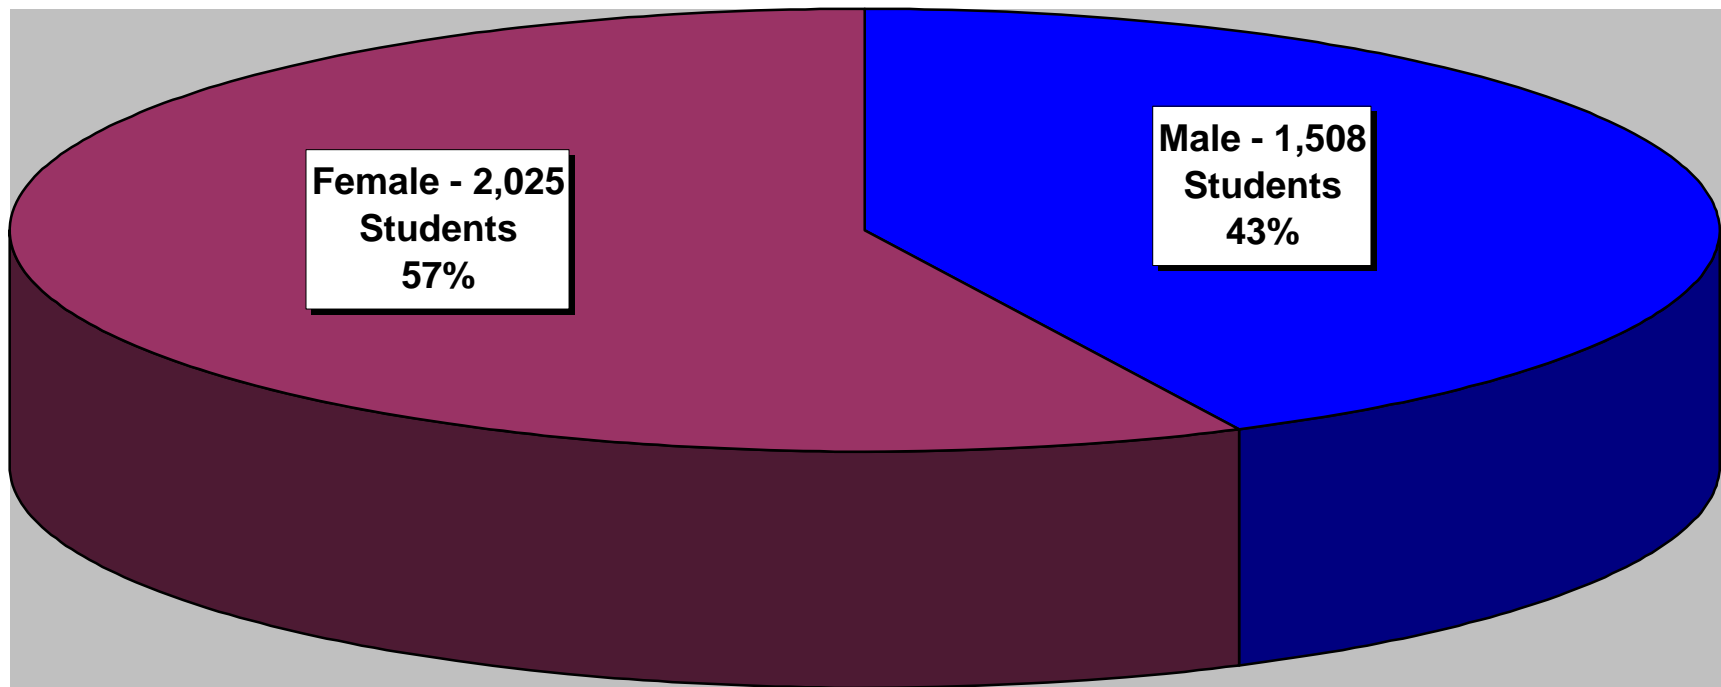

FOURTEENTH DAY ENROLLED CREDIT HOURS - SUMMER TERM 2007

ANKENY CAMPUS

**DMACC CREDIT STUDENT HEADCOUNT - SUMMER TERM 2007
ANKENY CAMPUS**

**RESIDENCY STATUS
SUMMER TERM 2007
ANKENY CAMPUS**

■ Resident - 3,436
Students

■ Non-Resident - 97
Students

ENROLLMENT BY GENDER - SUMMER 2007 - ANKENY CAMPUS

ETHNIC BACKGROUND OF STUDENTS -SUMMER 2007 - ANKENY CAMPUS

- Black 114 Students
- Indian - 8 Students
- Asian - 125 Students
- Hispanic - 93 Students
- White - 2,990 Students
- Unknown - 203 Students