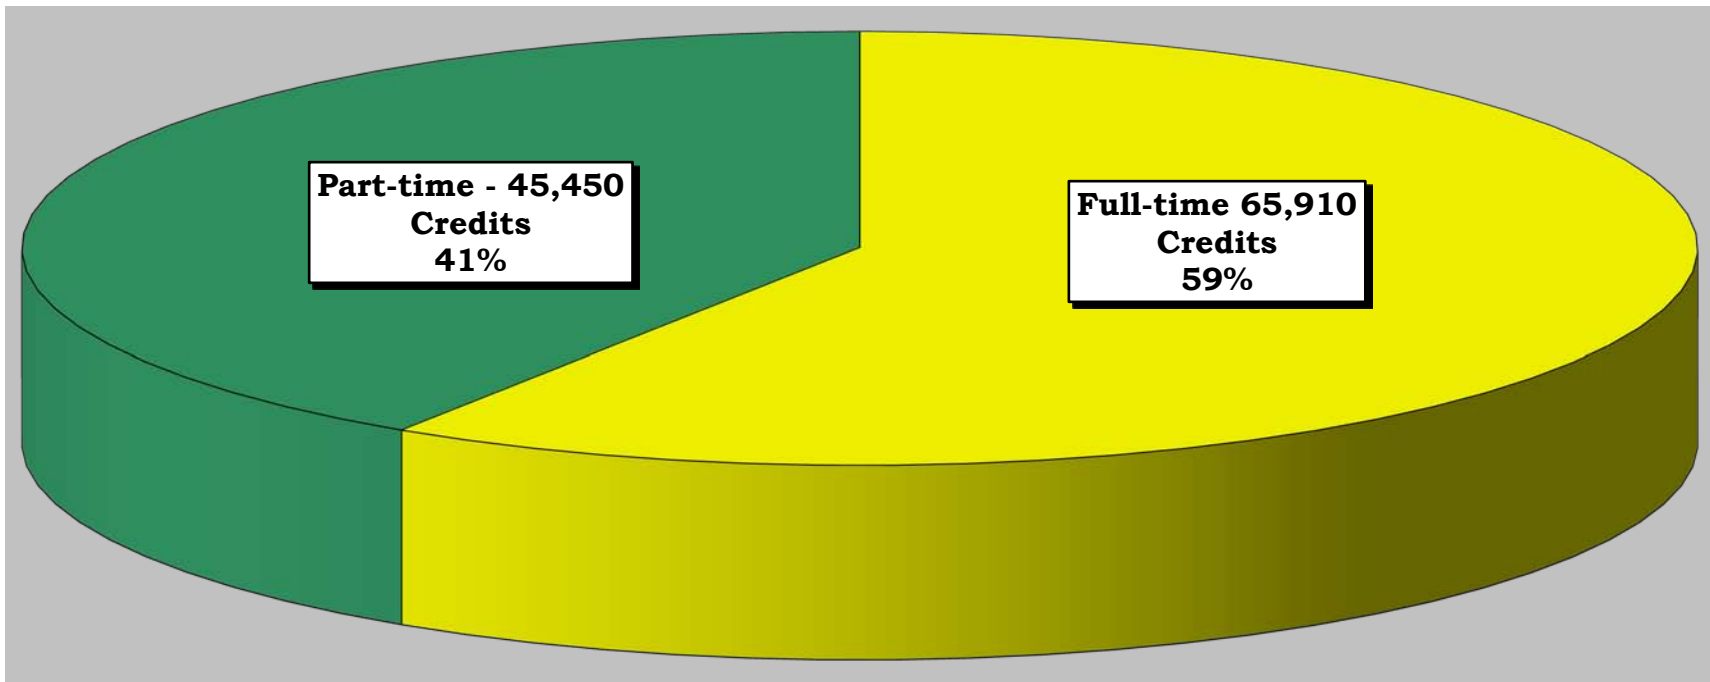

**FOURTEENTH DAY ENROLLED CREDIT HOURS - FALL TERM
ANKENY CAMPUS**

**DMACC CREDIT STUDENT HEADCOUNT - FALL TERM
ANKENY CAMPUS**

**DMACC CREDIT ENROLLMENT - FALL TERM 2009-2010
ANKENY CAMPUS**

STUDENT STATUS - FALL 2009-2010 ANKENY CAMPUS

- 1st time Freshman - 4,512 Students
- Transfer 1st Freshman - 571 Students
- Other Freshman - 6,319 Students
- 2nd Year - 2,433 Students

**FOURTEENTH DAY ENROLLED CREDIT HOURS
FALL TERM 2009-2010
ANKENY CAMPUS**