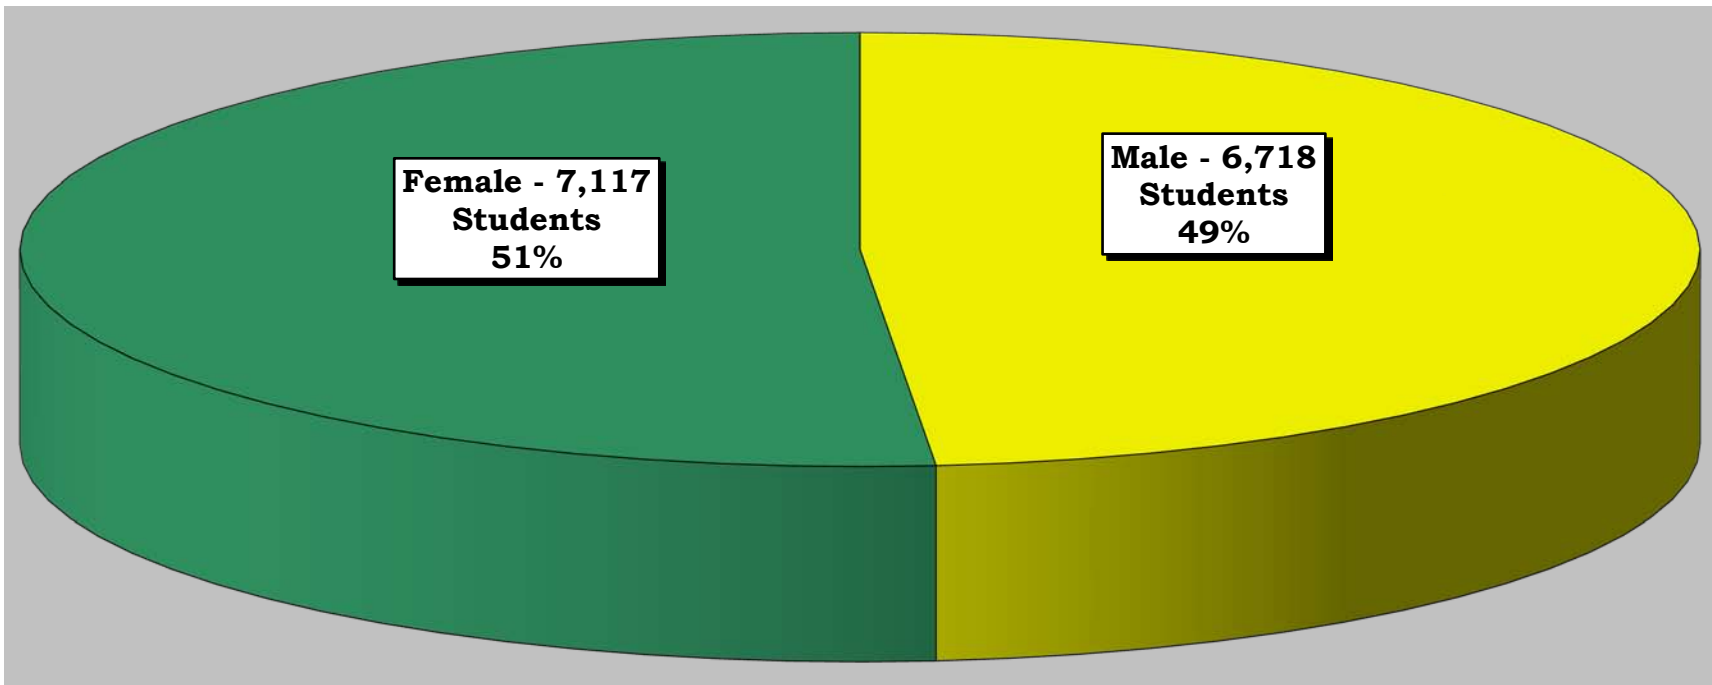

**FALL 2009-2010 ENROLLMENT BY GENDER
ANKENY CAMPUS**