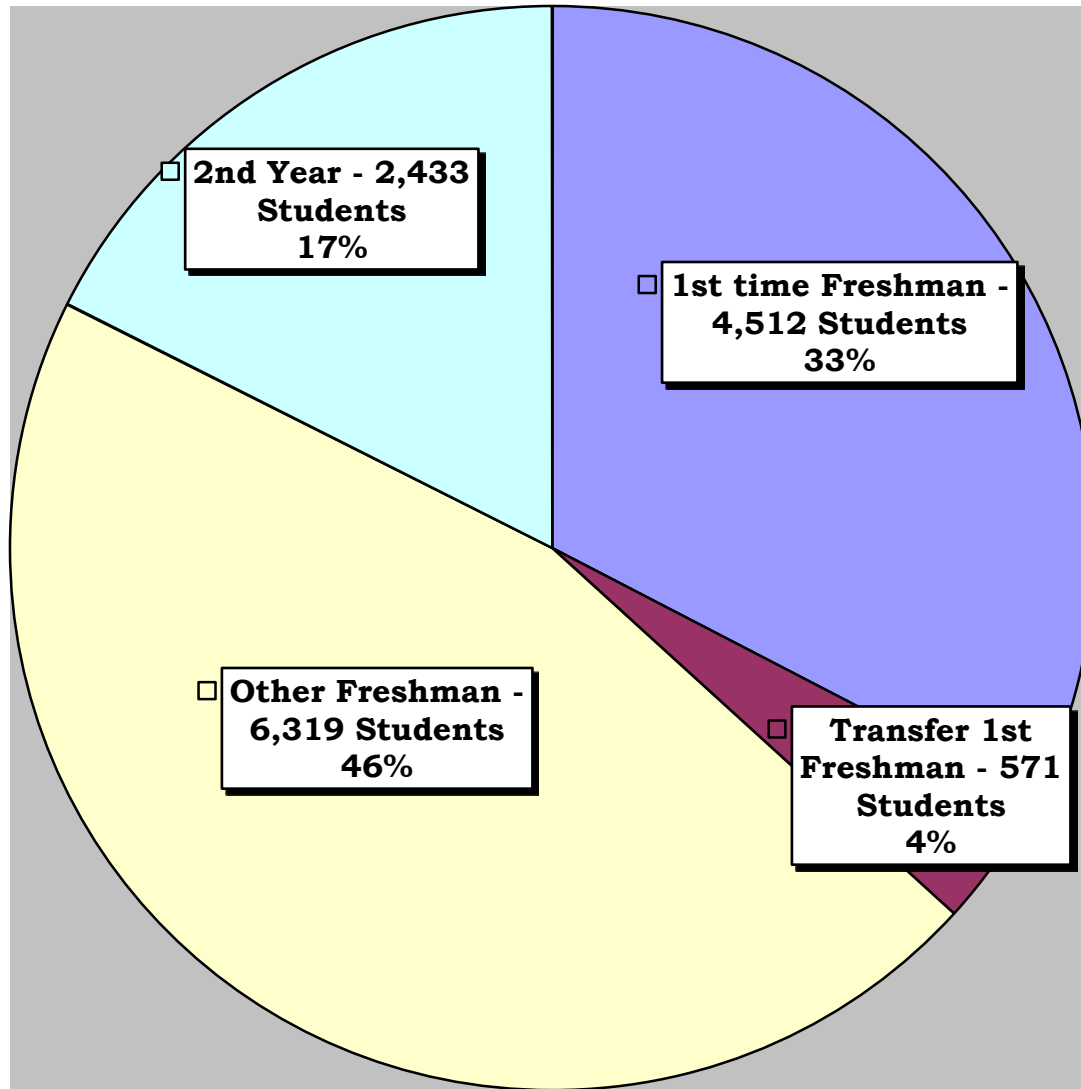

**FOURTEENTH DAY ENROLLED CREDIT HOURS - FALL TERM
ANKENY CAMPUS**

**DMACC CREDIT STUDENT HEADCOUNT - FALL TERM
ANKENY CAMPUS**

**DMACC CREDIT ENROLLMENT - FALL TERM 2009-2010
ANKENY CAMPUS**

STUDENT STATUS - FALL 2009-2010 ANKENY CAMPUS

- 1st time Freshman - 4,512 Students
- Transfer 1st Freshman - 571 Students
- Other Freshman - 6,319 Students
- 2nd Year - 2,433 Students

**FOURTEENTH DAY ENROLLED CREDIT HOURS
FALL TERM 2009-2010
ANKENY CAMPUS**

**ETHNIC BACKGROUND OF STUDENTS
FALL TERM 2009-2010
ANKENY CAMPUS**

- Black - 544 Students
- Indian - 70 Students
- Asian - 438 Students
- Hispanic - 494 Students
- White - 11,415 Students
- Two or More Races - 151
- Unknown - 723 Students