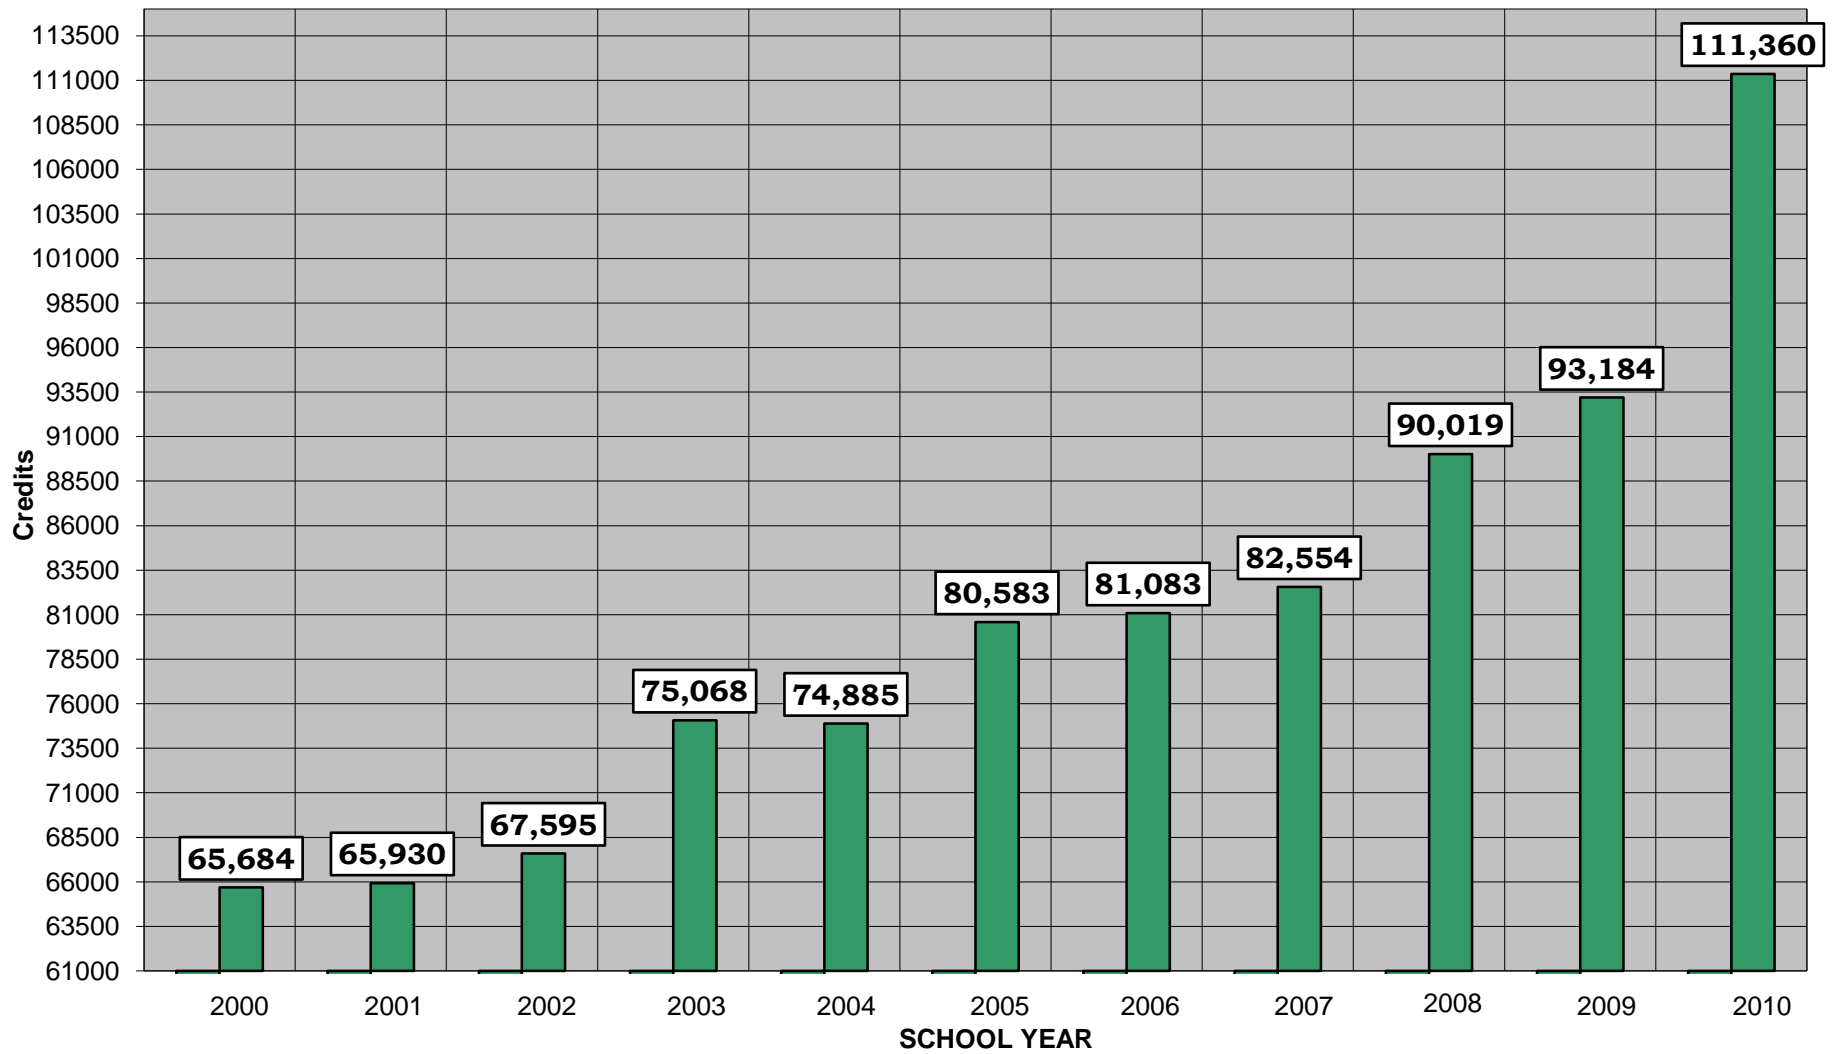

**FOURTEENTH DAY ENROLLED CREDIT HOURS - FALL TERM
ANKENY CAMPUS**

**DMACC CREDIT STUDENT HEADCOUNT - FALL TERM
ANKENY CAMPUS**

**DMACC CREDIT ENROLLMENT - FALL TERM 2009-2010
ANKENY CAMPUS**

STUDENT STATUS - FALL 2009-2010 ANKENY CAMPUS

- 1st time Freshman - 4,512 Students
- Transfer 1st Freshman - 571 Students
- Other Freshman - 6,319 Students
- 2nd Year - 2,433 Students

**FOURTEENTH DAY ENROLLED CREDIT HOURS
FALL TERM 2009-2010
ANKENY CAMPUS**

**ETHNIC BACKGROUND OF STUDENTS
FALL TERM 2009-2010
ANKENY CAMPUS**

- Black - 544 Students
- Indian - 70 Students
- Asian - 438 Students
- Hispanic - 494 Students
- White - 11,415 Students
- Two or More Races - 151
- Unknown - 723 Students