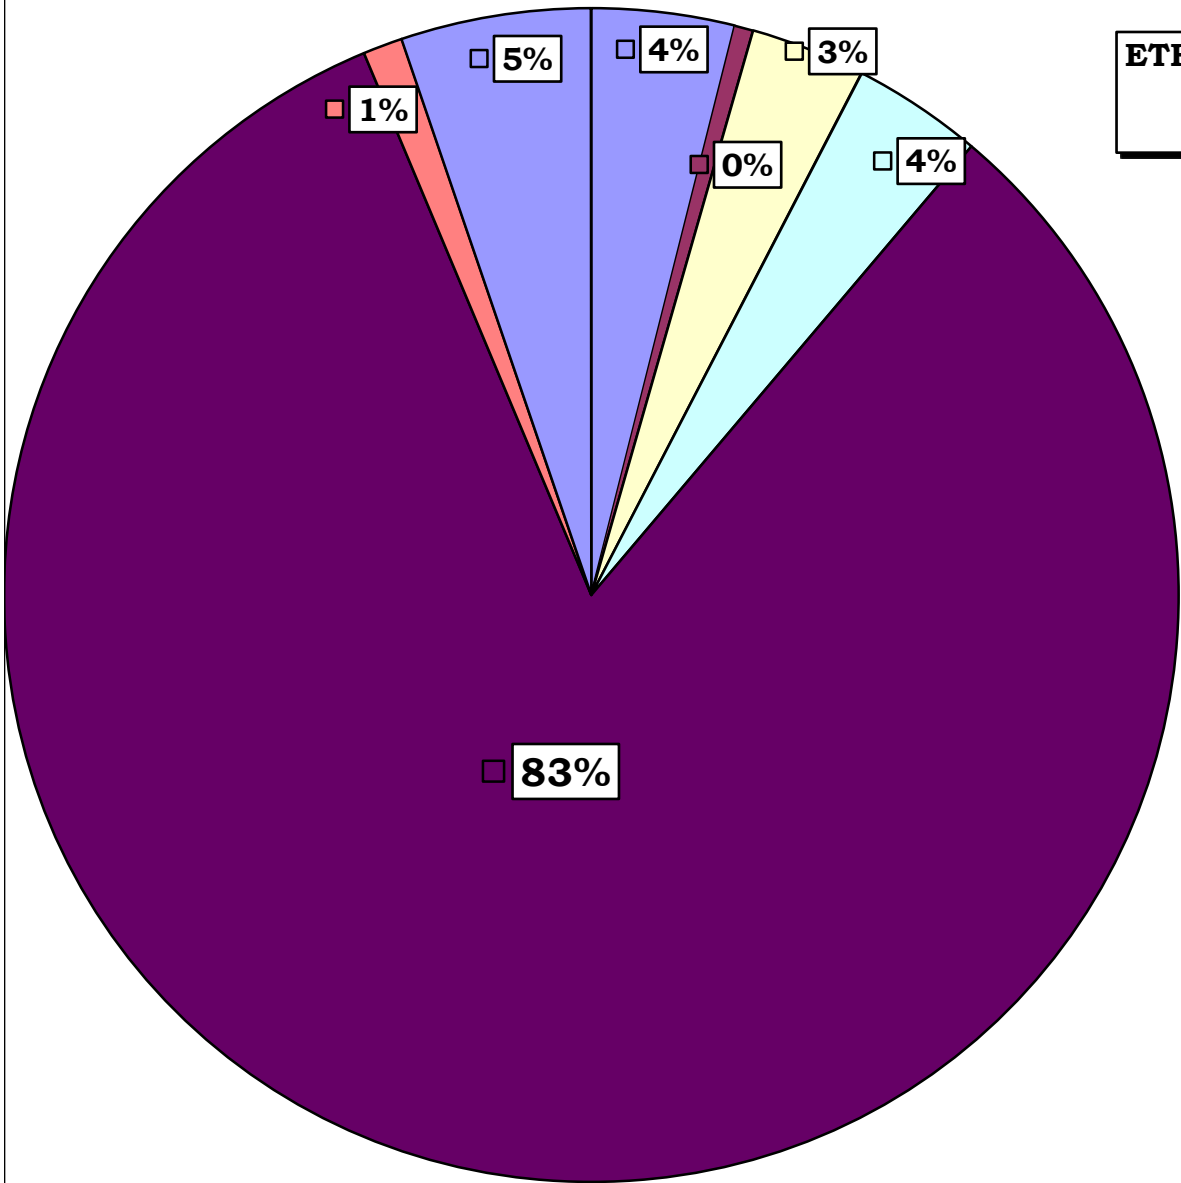

**FOURTEENTH DAY ENROLLED CREDIT HOURS - FALL TERM
ANKENY CAMPUS**

**DMACC CREDIT STUDENT HEADCOUNT - FALL TERM
ANKENY CAMPUS**

**DMACC CREDIT ENROLLMENT - FALL TERM 2009-2010
ANKENY CAMPUS**

STUDENT STATUS - FALL 2009-2010 ANKENY CAMPUS

- 1st time Freshman - 4,512 Students
- Transfer 1st Freshman - 571 Students
- Other Freshman - 6,319 Students
- 2nd Year - 2,433 Students

**FOURTEENTH DAY ENROLLED CREDIT HOURS
FALL TERM 2009-2010
ANKENY CAMPUS**

**ETHNIC BACKGROUND OF STUDENTS
FALL TERM 2009-2010
ANKENY CAMPUS**

- Black - 544 Students
- Indian - 70 Students
- Asian - 438 Students
- Hispanic - 494 Students
- White - 11,415 Students
- Two or More Races - 151
- Unknown - 723 Students