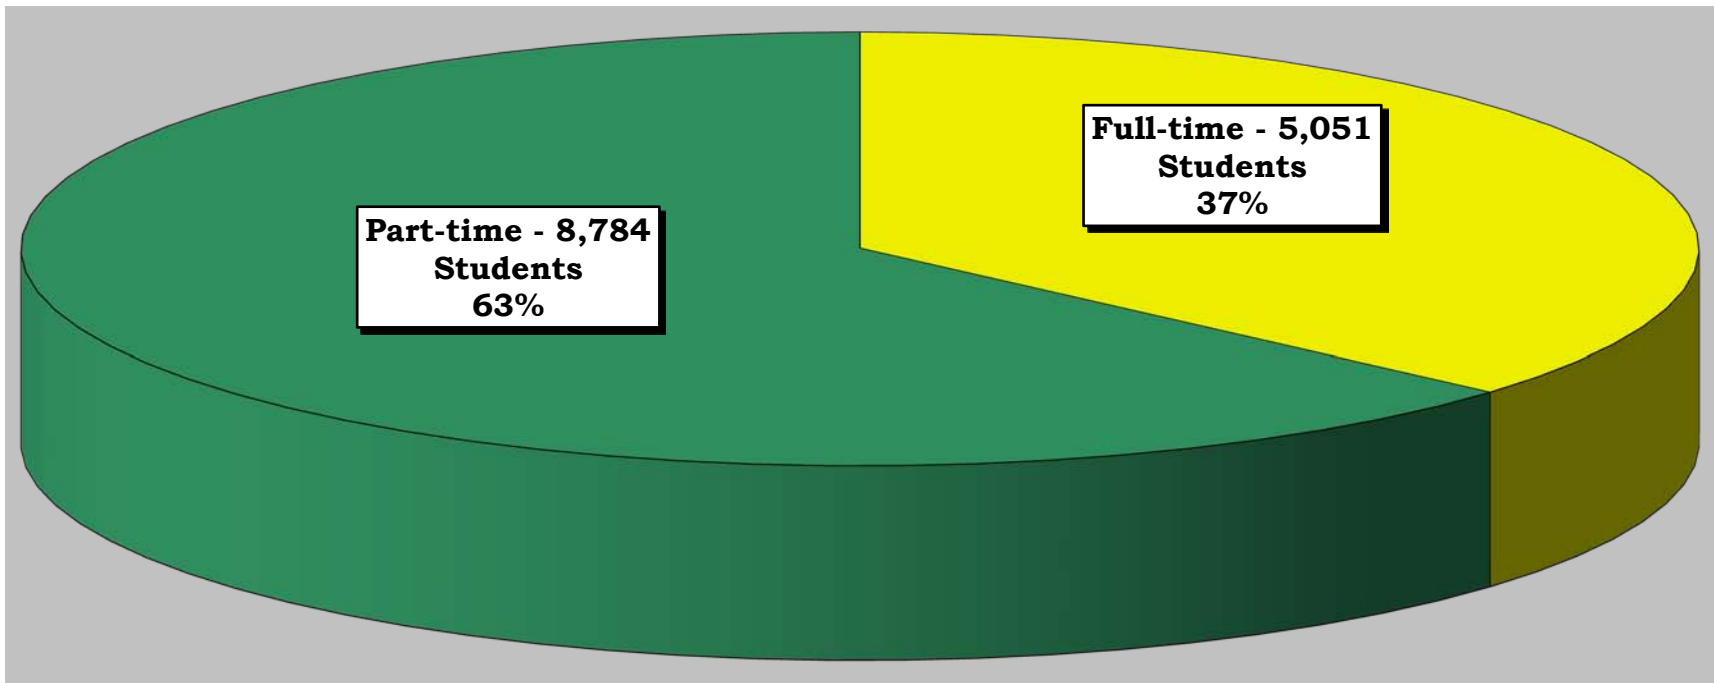

**FOURTEENTH DAY ENROLLED CREDIT HOURS - FALL TERM
ANKENY CAMPUS**

**DMACC CREDIT STUDENT HEADCOUNT - FALL TERM
ANKENY CAMPUS**

**DMACC CREDIT ENROLLMENT - FALL TERM 2009-2010
ANKENY CAMPUS**

STUDENT STATUS - FALL 2009-2010 ANKENY CAMPUS

- 1st time Freshman - 4,512 Students
- Transfer 1st Freshman - 571 Students
- Other Freshman - 6,319 Students
- 2nd Year - 2,433 Students

**FOURTEENTH DAY ENROLLED CREDIT HOURS
FALL TERM 2009-2010
ANKENY CAMPUS**

**ETHNIC BACKGROUND OF STUDENTS
FALL TERM 2009-2010
ANKENY CAMPUS**

- Black - 544 Students
- Indian - 70 Students
- Asian - 438 Students
- Hispanic - 494 Students
- White - 11,415 Students
- Two or More Races - 151
- Unknown - 723 Students