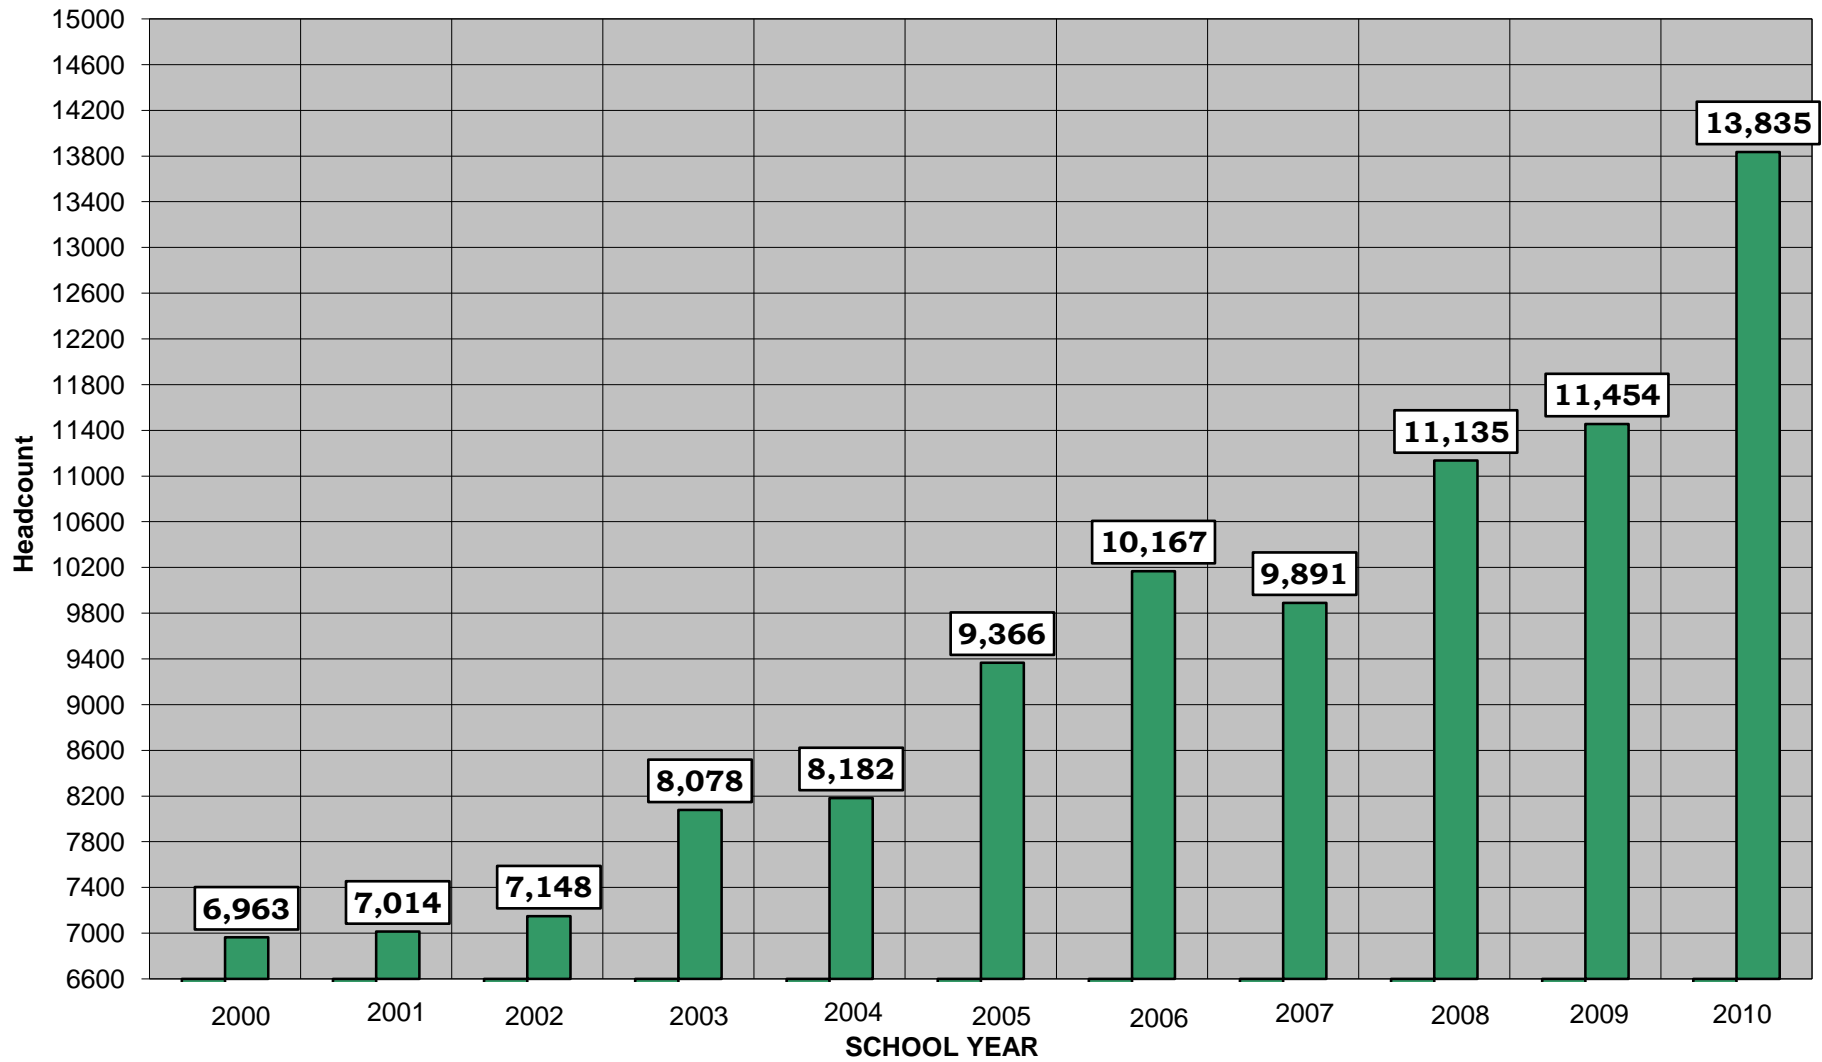

**FOURTEENTH DAY ENROLLED CREDIT HOURS - FALL TERM
ANKENY CAMPUS**

**DMACC CREDIT STUDENT HEADCOUNT - FALL TERM
ANKENY CAMPUS**

**DMACC CREDIT ENROLLMENT - FALL TERM 2009-2010
ANKENY CAMPUS**

STUDENT STATUS - FALL 2009-2010 ANKENY CAMPUS

- 1st time Freshman - 4,512 Students
- Transfer 1st Freshman - 571 Students
- Other Freshman - 6,319 Students
- 2nd Year - 2,433 Students

**FOURTEENTH DAY ENROLLED CREDIT HOURS
FALL TERM 2009-2010
ANKENY CAMPUS**

**ETHNIC BACKGROUND OF STUDENTS
FALL TERM 2009-2010
ANKENY CAMPUS**

- Black - 544 Students
- Indian - 70 Students
- Asian - 438 Students
- Hispanic - 494 Students
- White - 11,415 Students
- Two or More Races - 151
- Unknown - 723 Students