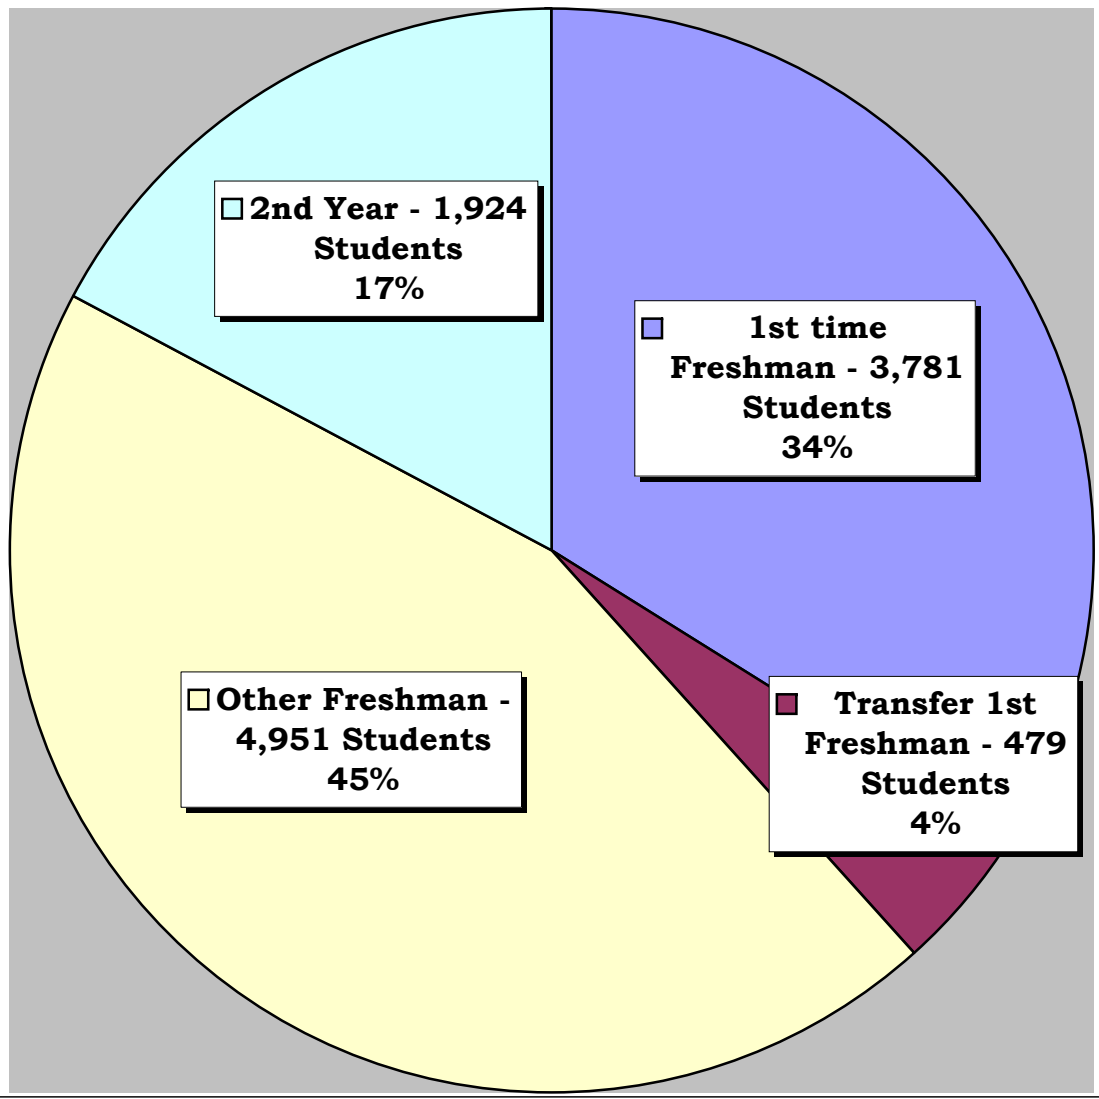

STUDENT STATUS - FALL 2007-2008 ANKENY CAMPUS

- 1st time Freshman - 3,781 Students
- Transfer 1st Freshman - 479 Students
- Other Freshman - 4,951 Students
- 2nd Year - 1,924 Students

**DMACC CREDIT ENROLLMENT - FALL TERM 2007-2008
ANKENY CAMPUS**

**FALL 2007-2008 ENROLLMENT BY GENDER
ANKENY CAMPUS**

**ETHNIC BACKGROUND OF STUDENTS
FALL TERM 2007-2008
ANKENY CAMPUS**

- Black - 364 Students**
- Indian - 40 Students**
- Asian - 355 Students**
- Hispanic - 373 Students**
- White - 9,205 Students**
- Unknown - 798 Students**