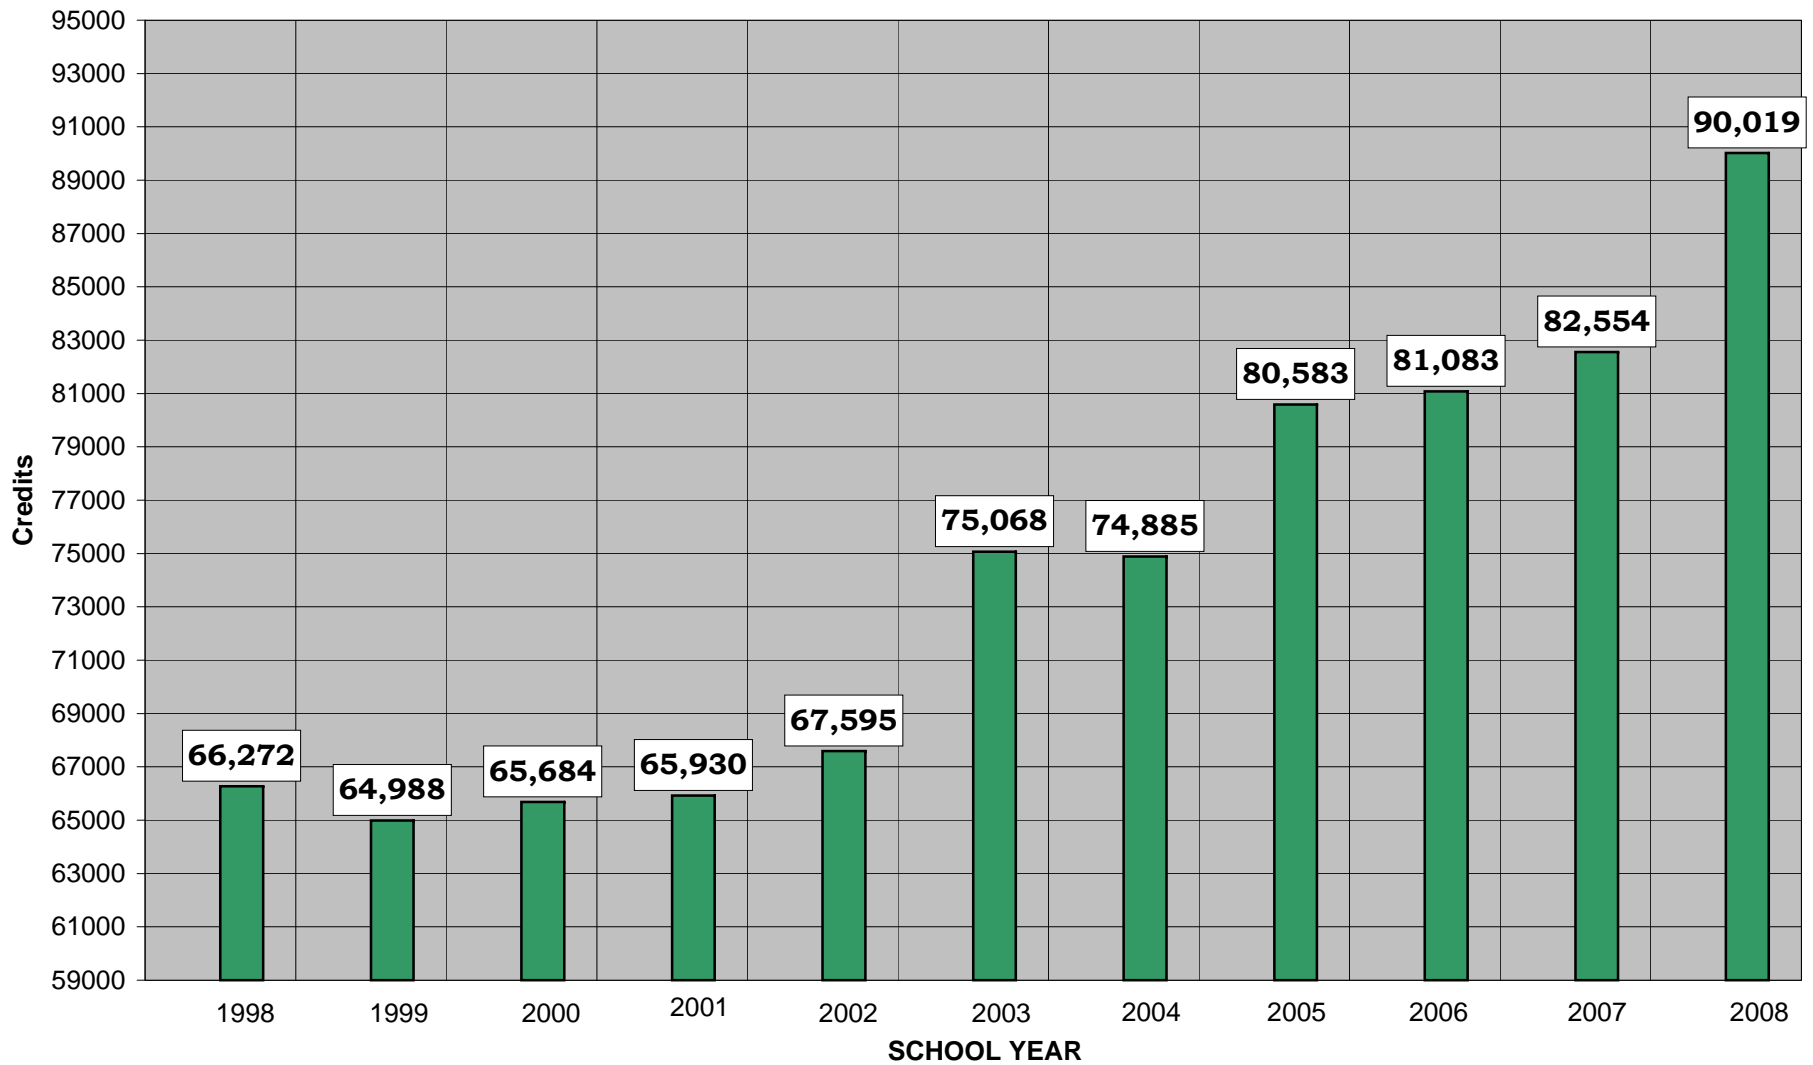

STUDENT STATUS - FALL 2007-2008 ANKENY CAMPUS

- 1st time Freshman - 3,781 Students
- Transfer 1st Freshman - 479 Students
- Other Freshman - 4,951 Students
- 2nd Year - 1,924 Students

**DMACC CREDIT ENROLLMENT - FALL TERM 2007-2008
ANKENY CAMPUS**

**FOURTEENTH DAY ENROLLED CREDIT HOURS - FALL TERM
ANKENY CAMPUS**

**DMACC CREDIT STUDENT HEADCOUNT - FALL TERM
ANKENY CAMPUS**

**RESIDENCY STATUS/FALL TERM 2007-2008
ANKENY CAMPUS**

■ Resident - 11,000 Students
■ Non-Resident - 135 Students

**FALL 2007-2008 ENROLLMENT BY GENDER
ANKENY CAMPUS**

**ETHNIC BACKGROUND OF STUDENTS
FALL TERM 2007-2008
ANKENY CAMPUS**

- Black - 364 Students**
- Indian - 40 Students**
- Asian - 355 Students**
- Hispanic - 373 Students**
- White - 9,205 Students**
- Unknown - 798 Students**