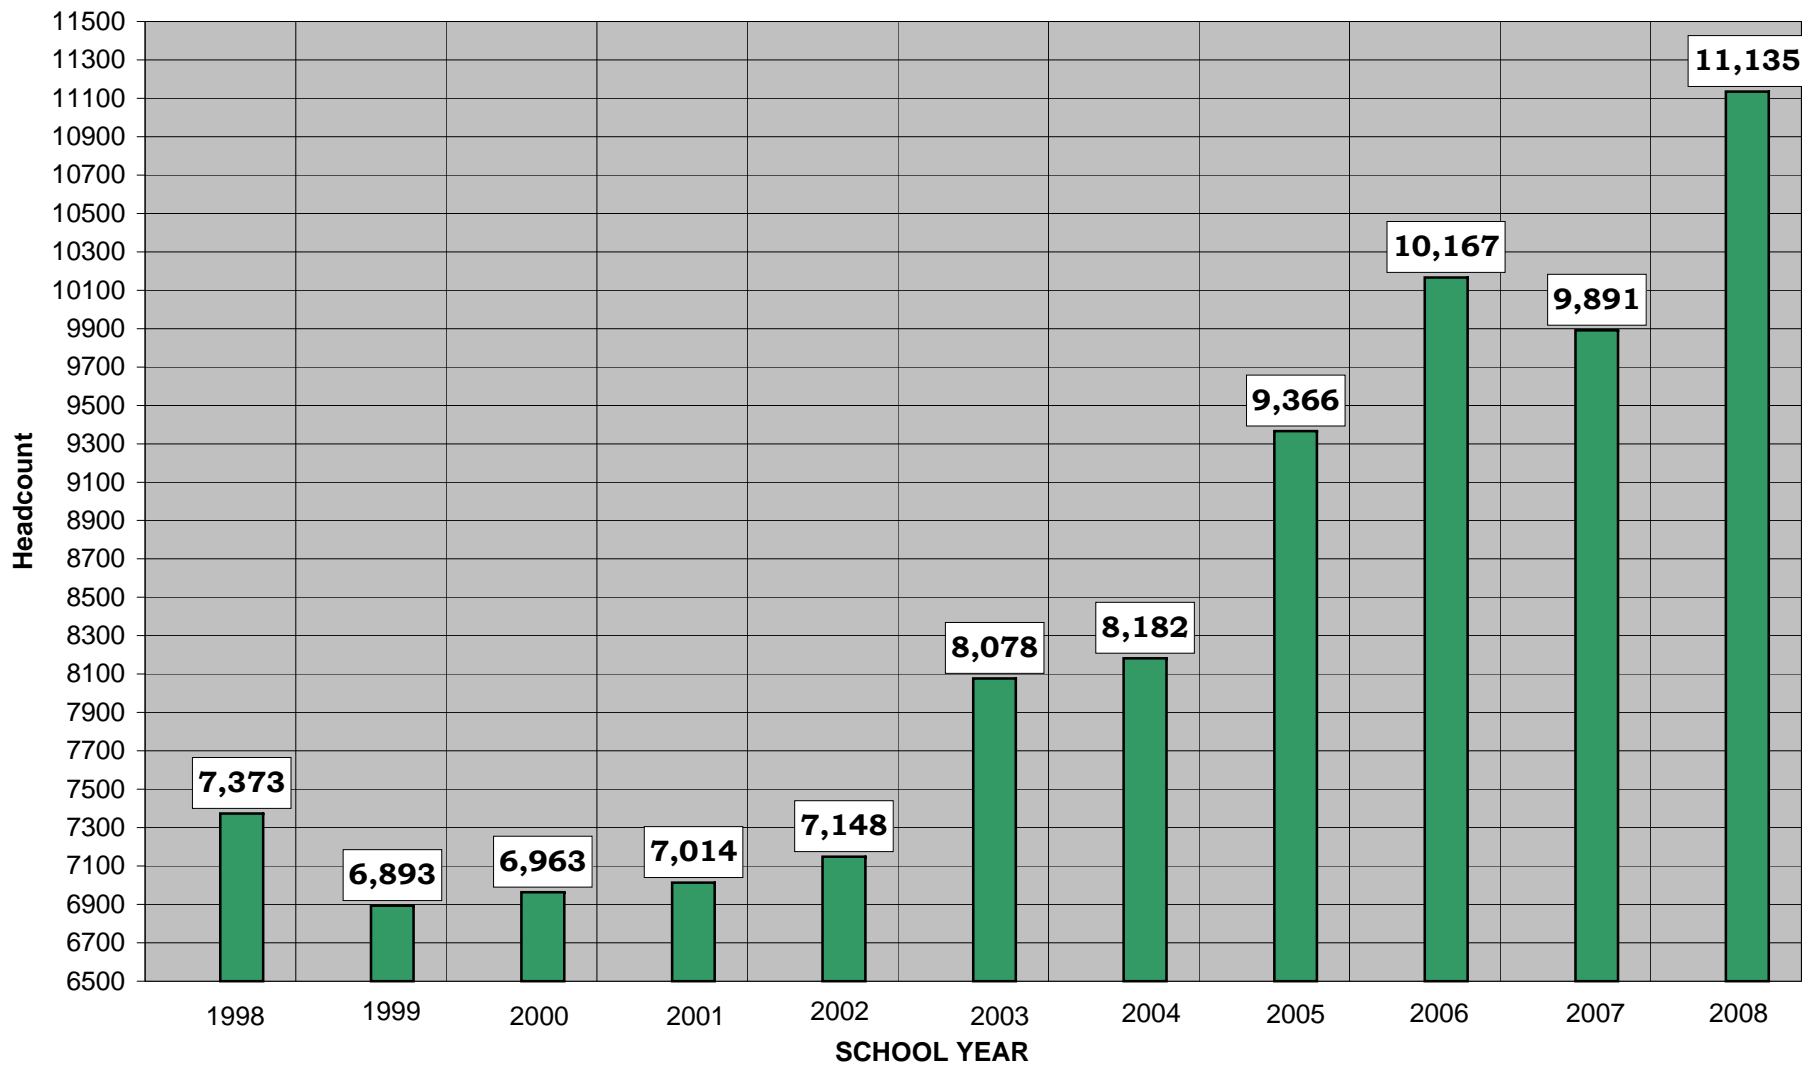

STUDENT STATUS - FALL 2007-2008 ANKENY CAMPUS

- 1st time Freshman - 3,781 Students
- Transfer 1st Freshman - 479 Students
- Other Freshman - 4,951 Students
- 2nd Year - 1,924 Students

**DMACC CREDIT ENROLLMENT - FALL TERM 2007-2008
ANKENY CAMPUS**

**FOURTEENTH DAY ENROLLED CREDIT HOURS - FALL TERM
ANKENY CAMPUS**

**DMACC CREDIT STUDENT HEADCOUNT - FALL TERM
ANKENY CAMPUS**

**RESIDENCY STATUS/FALL TERM 2007-2008
ANKENY CAMPUS**

■ Resident - 11,000 Students
■ Non-Resident - 135 Students

**FALL 2007-2008 ENROLLMENT BY GENDER
ANKENY CAMPUS**

**ETHNIC BACKGROUND OF STUDENTS
FALL TERM 2007-2008
ANKENY CAMPUS**

- Black - 364 Students**
- Indian - 40 Students**
- Asian - 355 Students**
- Hispanic - 373 Students**
- White - 9,205 Students**
- Unknown - 798 Students**