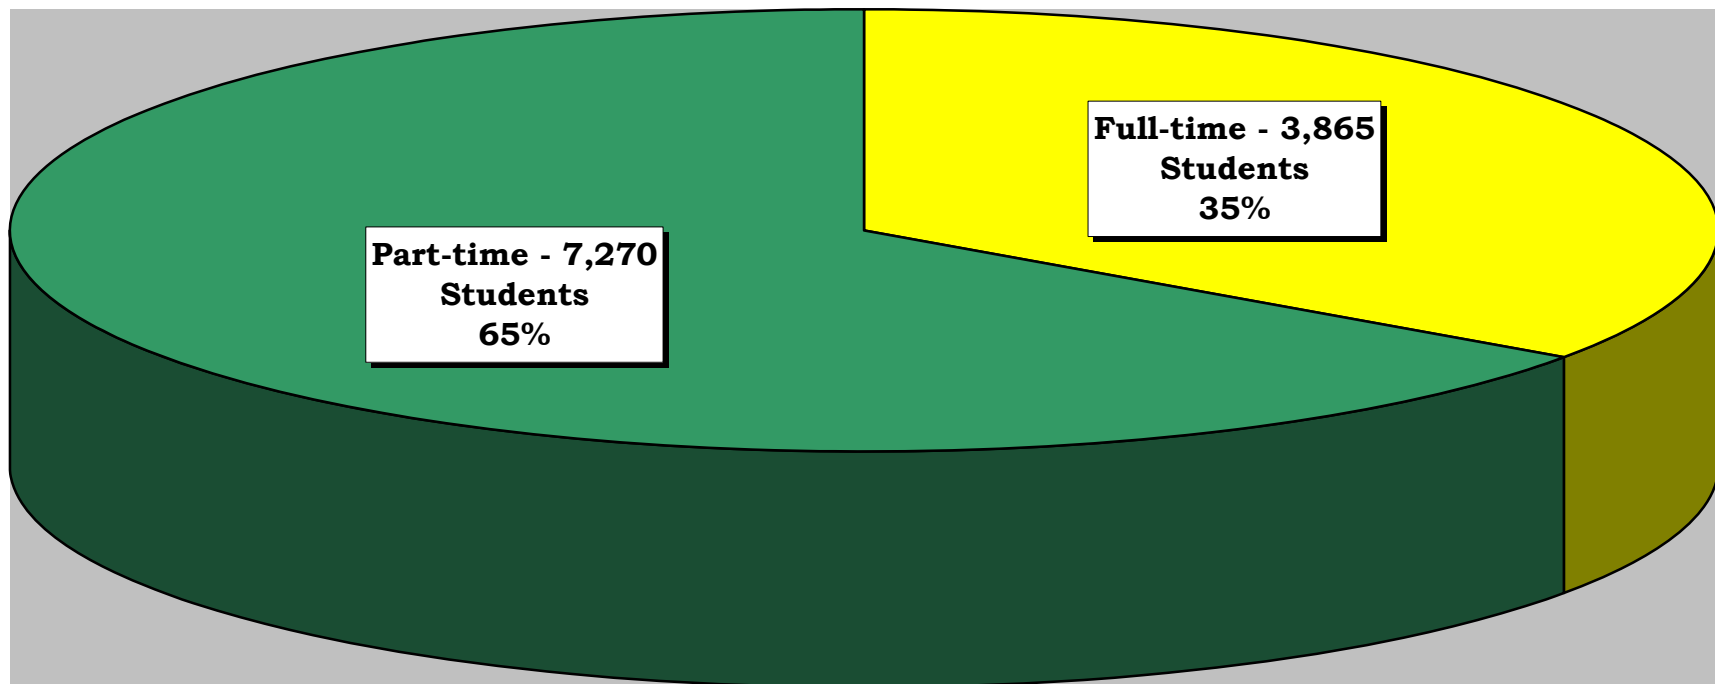

STUDENT STATUS - FALL 2007-2008 ANKENY CAMPUS

- 1st time Freshman - 3,781 Students
- Transfer 1st Freshman - 479 Students
- Other Freshman - 4,951 Students
- 2nd Year - 1,924 Students

**DMACC CREDIT ENROLLMENT - FALL TERM 2007-2008
ANKENY CAMPUS**