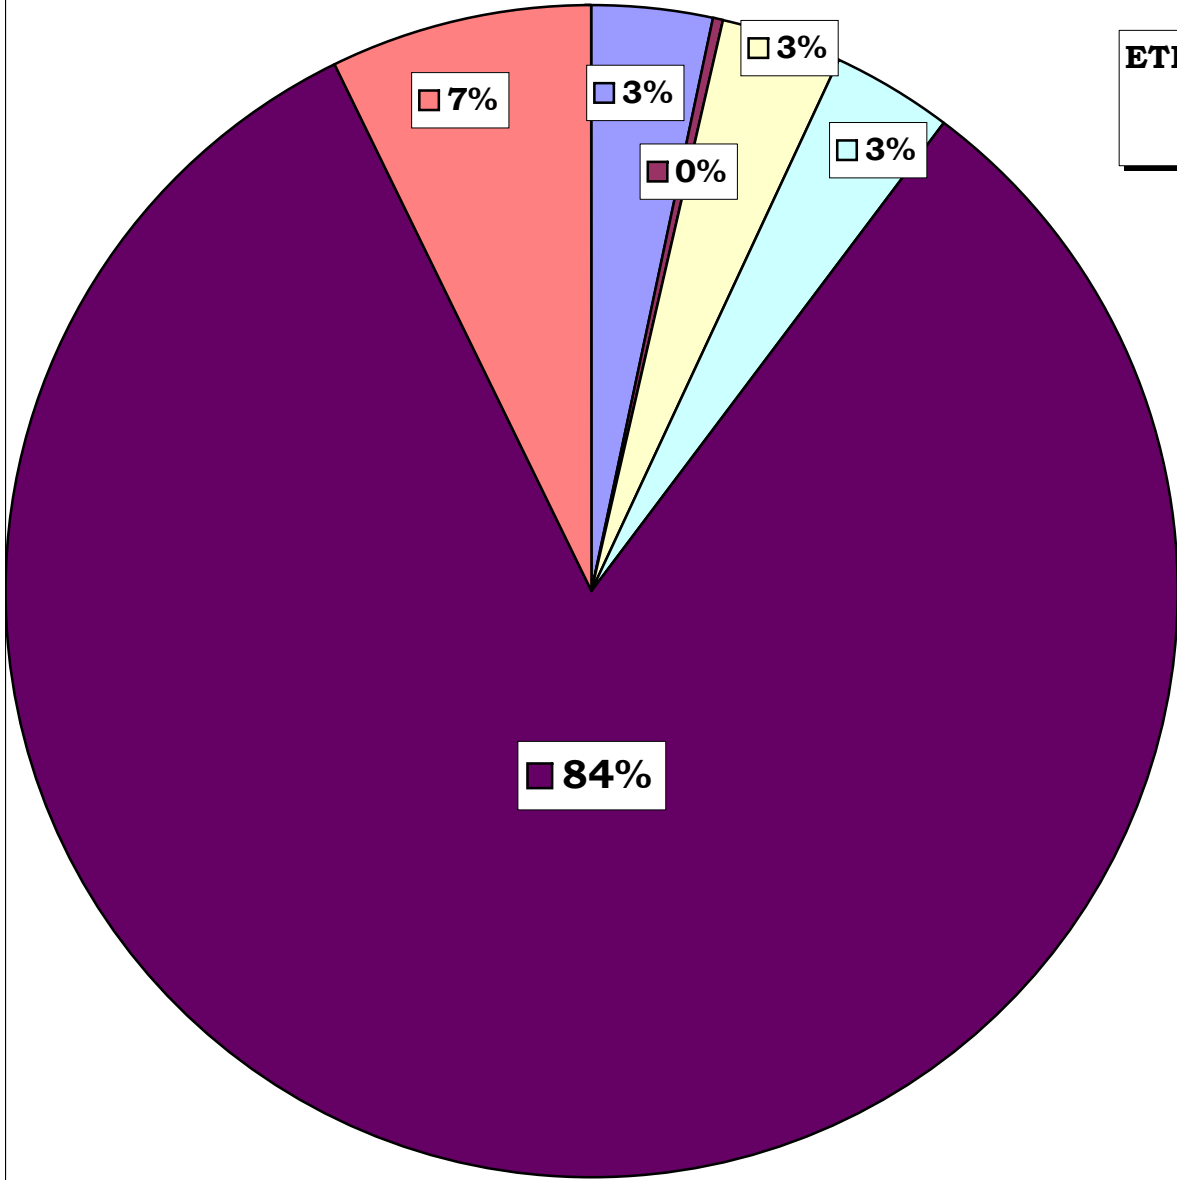

STUDENT STATUS - FALL 2007-2008 ANKENY CAMPUS

- 1st time Freshman - 3,781 Students
- Transfer 1st Freshman - 479 Students
- Other Freshman - 4,951 Students
- 2nd Year - 1,924 Students

**DMACC CREDIT ENROLLMENT - FALL TERM 2007-2008
ANKENY CAMPUS**

**FOURTEENTH DAY ENROLLED CREDIT HOURS - FALL TERM
ANKENY CAMPUS**

**DMACC CREDIT STUDENT HEADCOUNT - FALL TERM
ANKENY CAMPUS**

**RESIDENCY STATUS/FALL TERM 2007-2008
ANKENY CAMPUS**

■ Resident - 11,000 Students
■ Non-Resident - 135 Students

**FALL 2007-2008 ENROLLMENT BY GENDER
ANKENY CAMPUS**

**ETHNIC BACKGROUND OF STUDENTS
FALL TERM 2007-2008
ANKENY CAMPUS**

- Black - 364 Students**
- Indian - 40 Students**
- Asian - 355 Students**
- Hispanic - 373 Students**
- White - 9,205 Students**
- Unknown - 798 Students**

**FOURTEENTH DAY ENROLLED CREDIT HOURS
FALL TERM 2007-2008
ANKENY CAMPUS**