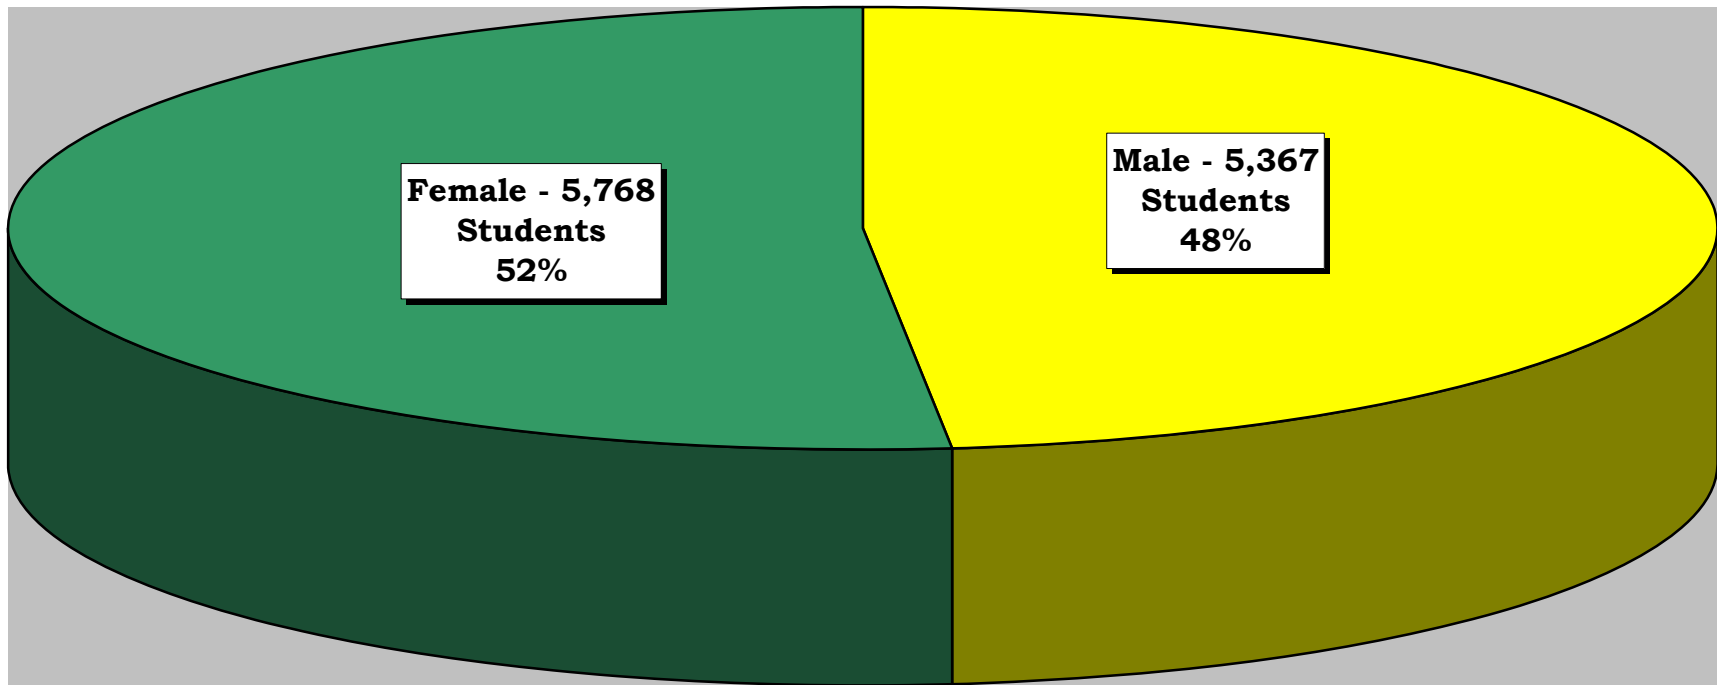

**FOURTEENTH DAY ENROLLED CREDIT HOURS - FALL TERM
ANKENY CAMPUS**

**DMACC CREDIT STUDENT HEADCOUNT - FALL TERM
ANKENY CAMPUS**

**RESIDENCY STATUS/FALL TERM 2007-2008
ANKENY CAMPUS**

■ Resident - 11,000 Students
■ Non-Resident - 135 Students

**FALL 2007-2008 ENROLLMENT BY GENDER
ANKENY CAMPUS**

**ETHNIC BACKGROUND OF STUDENTS
FALL TERM 2007-2008
ANKENY CAMPUS**

- Black - 364 Students**
- Indian - 40 Students**
- Asian - 355 Students**
- Hispanic - 373 Students**
- White - 9,205 Students**
- Unknown - 798 Students**