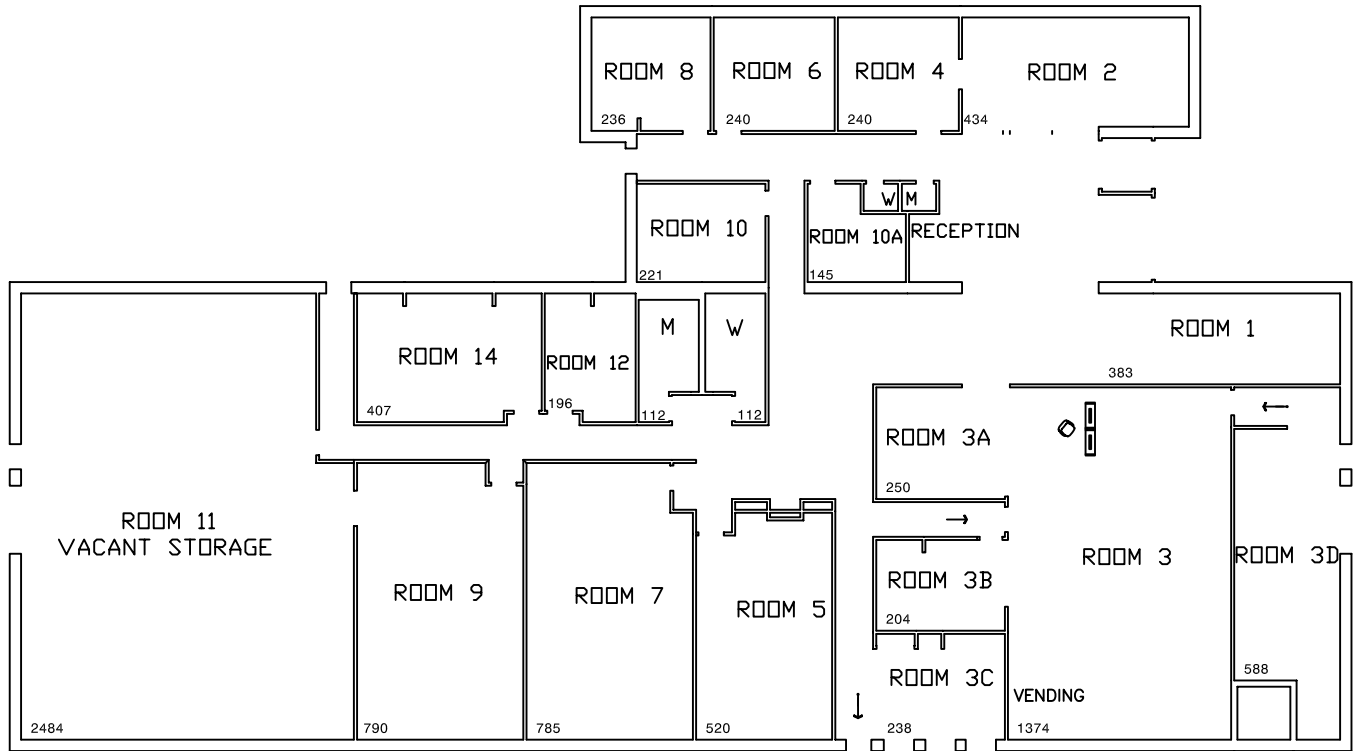

SQUARE FOOTAGE

DMACC 800 PORTER BUILDING